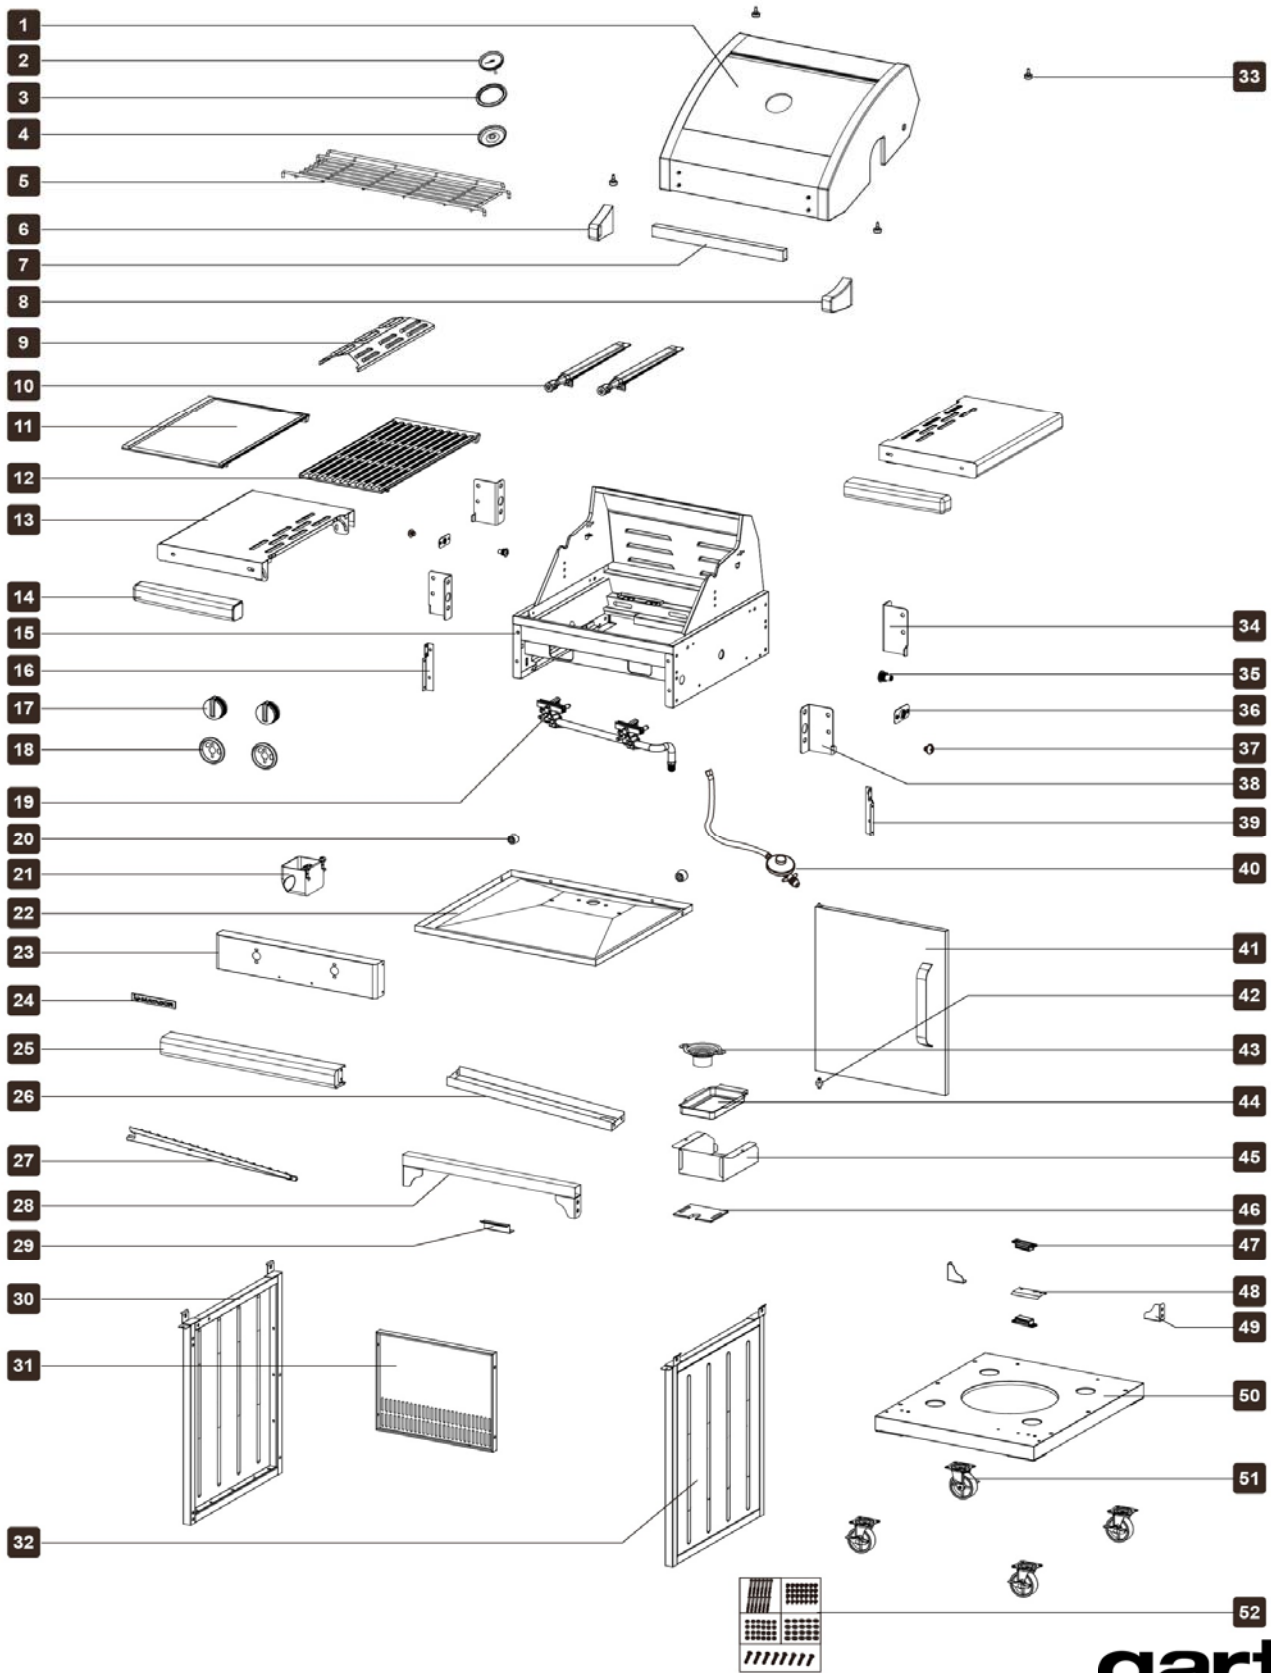

PART NUMBER	PART NAME	SUPPLIER CODE
1	Hood Outer	L4HD2-2301-00000-081
2	Temperature Gauge	N160307
3	Temperature gauge bezel	BS111019
4	Temperature gauge Bowl	TG-B05
5	Warming Rack	L4BQ2-0101-01350-011
6	Left Hood Handle Base	L4HD0-1201-03000-026
7	Hood Handle	L4HD2-1101-01080-026
8	Right Hood Handle Base	L4HD0-1301-03000-026
9	V shape flame tamer	FT-001-06-080
10	Main burner	BR160122
11	Grillsmart hotplate	B03055-M
12	Grillsmart grill	B03056-M
13	Left side Shelf	L4TR0-0101-07050-026
14	Left side shelf decoration part	L4TR0-0401-07060-026
15	BBQ frame	L4BQ2-2801-04000-011
16	Fascia left support panel	L4BQ0-4101-05070-080
17	Control knob	BKNB-217A
18	Control knob Bezel	BS140521
19	Main burner gas Valve	GC-075A
20	Fat tray knob	PHPB-036
21	Oil cup	L4BQ0-1401-14000-079
22	Fat tray panel	L4BQ2-02001-10060-080
23	Fascia	L4BQ2-2301-09050-081
24	Badge	BA-B2015V2
25	BBQ front decoration part	L4BQ2-2201-07060-026
26	gas bottle heat shield	L4BQ2-2901-05060-080
27	Oil channel	L4BQ2-1301-10050-080
28	Cabinet front top cross bar	L4TR2-1501-01080-026
29	Cabinet door top bracket	L4TR0-7201-09100-026
30	Cabinet left side panel	L4TR0-1701-07060-026
31	Cabinet back panel	L4TR2-1601-07050-026
32	Cabinet right side panel	L4TR0-1801-07060-026
33	Rubber bumper	K2224
34	Side Shelf Bracket-2	L4TR0-9101-05200-080
35	Hood hinge pin	L4HD0-0101-01000-077