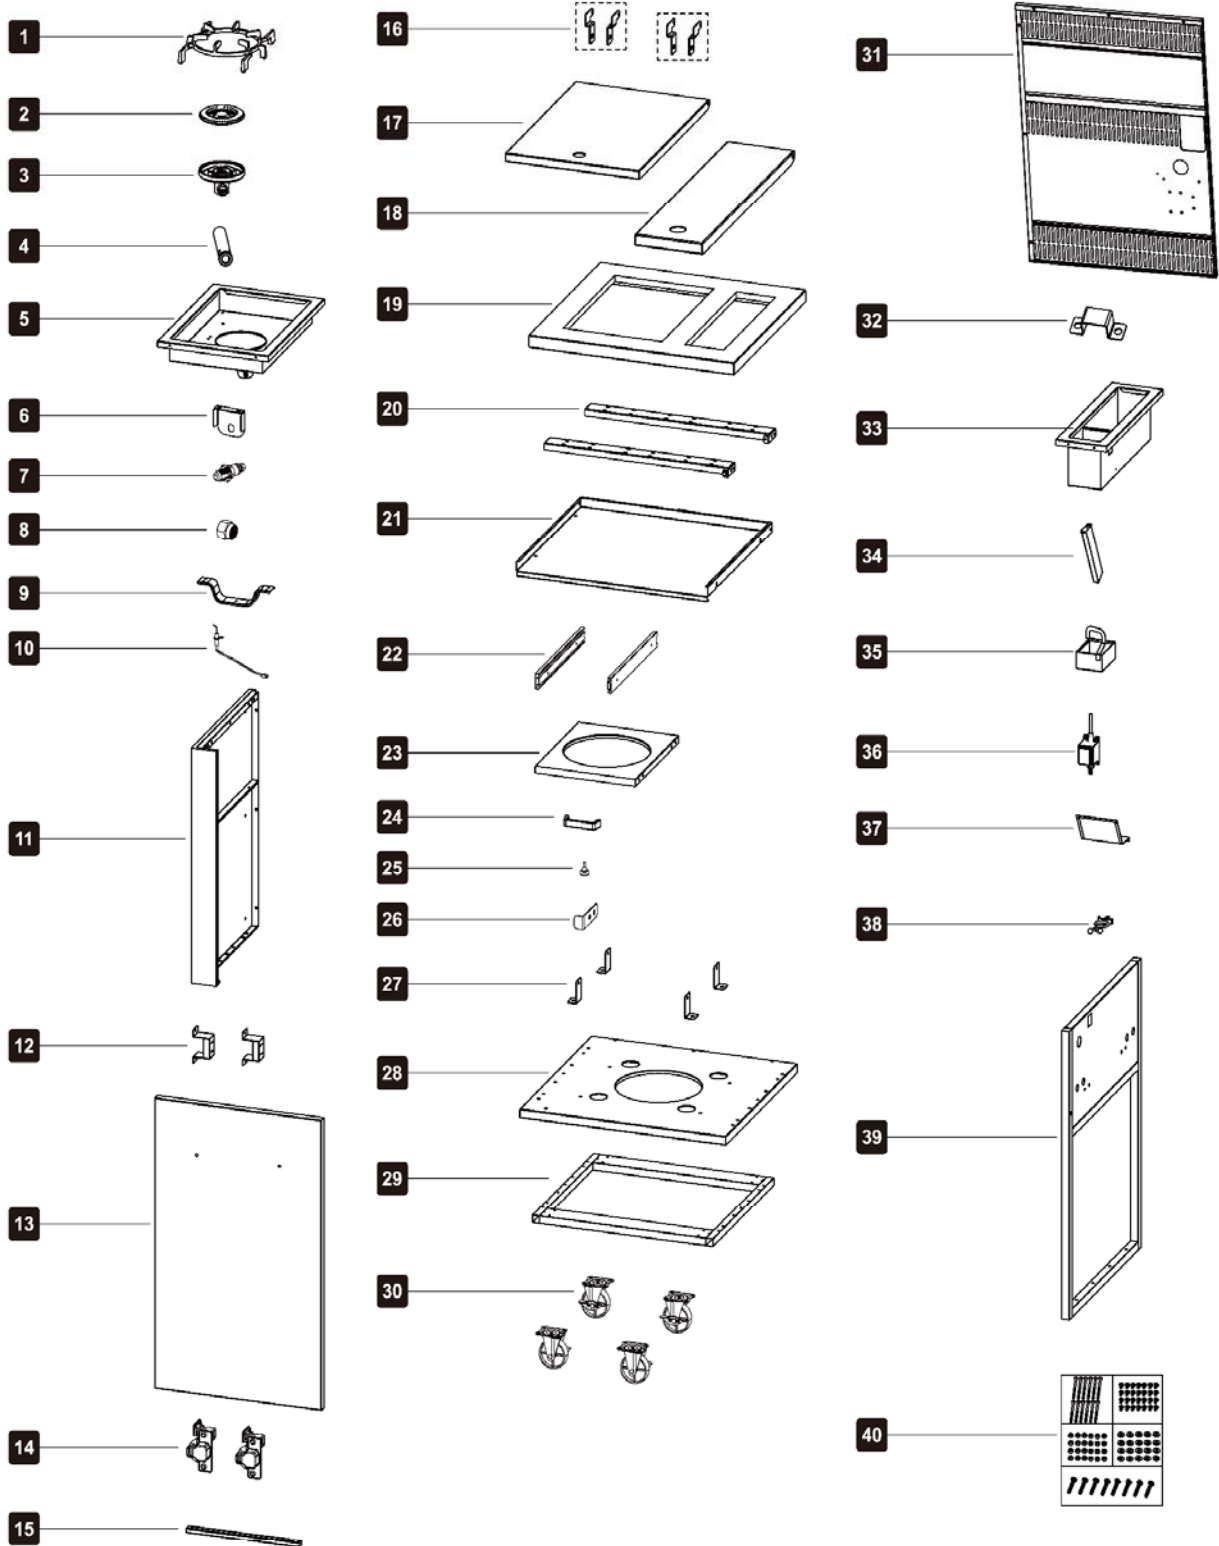

Cabinet Trolley with 4 Lockable Castor

Sear burner

B325-19C(1)

PART NUMBER	PART NAME	SUPPLIER CODE
1	Side burner trivet	SB-103
2	Wok burner	TMB003-1
3	Wok burner base	TMB003-2
4	Wok burner venturi	TMB003-4
5	Side burner bowl	RCTR0-05102-09100-081
6	Side burner injector holder	CPTR0-00801-05120-074
7	Side burner injector	INJ-0.85
8	Side burner injector nut	RCTR0-18301-20000-080
9	Side burner under strut	RCTR0-3001-04080-033
10	Side burner ignition wire	Q3561
11	Left side cabinet left bench	RCTB0-1901-21000-080
12	Side granite mounting bracket	RCTB0-2001-07200-031
13	Left side cabinet door	RCTB0-1601-09060-085
14	Door hinge	RCTB0-3401-00000-080
15	Door handle	RCTB0-0101-11000-031
16	Side burner lid bracket	RCTB0-3201-09150-080
17	Side burner lid	RCTB0-0201-09080-085
18	Storage box lid	RCTB0-2201-09080-085
19	Left side cabinet top bench	RCTB0-2601-21000-080
20	Left side cabinet front cross bar	RCTB0-0601-07060-031
21	Left side cabinet top panel	RCTB0-0801-07060-031
22	Gas cylinder slide	CPTR0-1301-00000-080
23	Slide in/out gas cylinder bowl	RCTB0-2701-07080-031
24	Cylinder bowl handle	BH-JD4
25	Rubber bumper	K2224
26	Rubber buffer fitting plate	RCTB0-3001-07150-031
27	Cylinder bowl support	RCTB0-2801-07080-031
28	Left side cabinet bottom panel	RCTB0-1201-07080-031
29	Left side cabinet bottom strengthen frame	RCTB0-02903-00000-031
30	Lockable castor	VM110416

PART NUMBER	PART NAME	SUPPLIER CODE
31	Left side cabinet back panel	RCTB0-0701-07060-031
32	Gas hose mounting panel	RCTB0-3301-07060-031
33	Storage box	RCTB0-2101-09070-081
34	Rotisserie storage slot	RCTB0-2401-09070-081
35	Oil cup -1	RCTB0-1801-09050-081
36	Transformer	RCTR0-3601-00000-000
37	Transformer cable separation panel	RCTR0-3801-07060-031
38	Wire clip	RCTR0-3701-13000-000
39	Left side cabinet right panel	RCTB0-3101-00000-031
40	Bolt pack	BP-B325-17-1