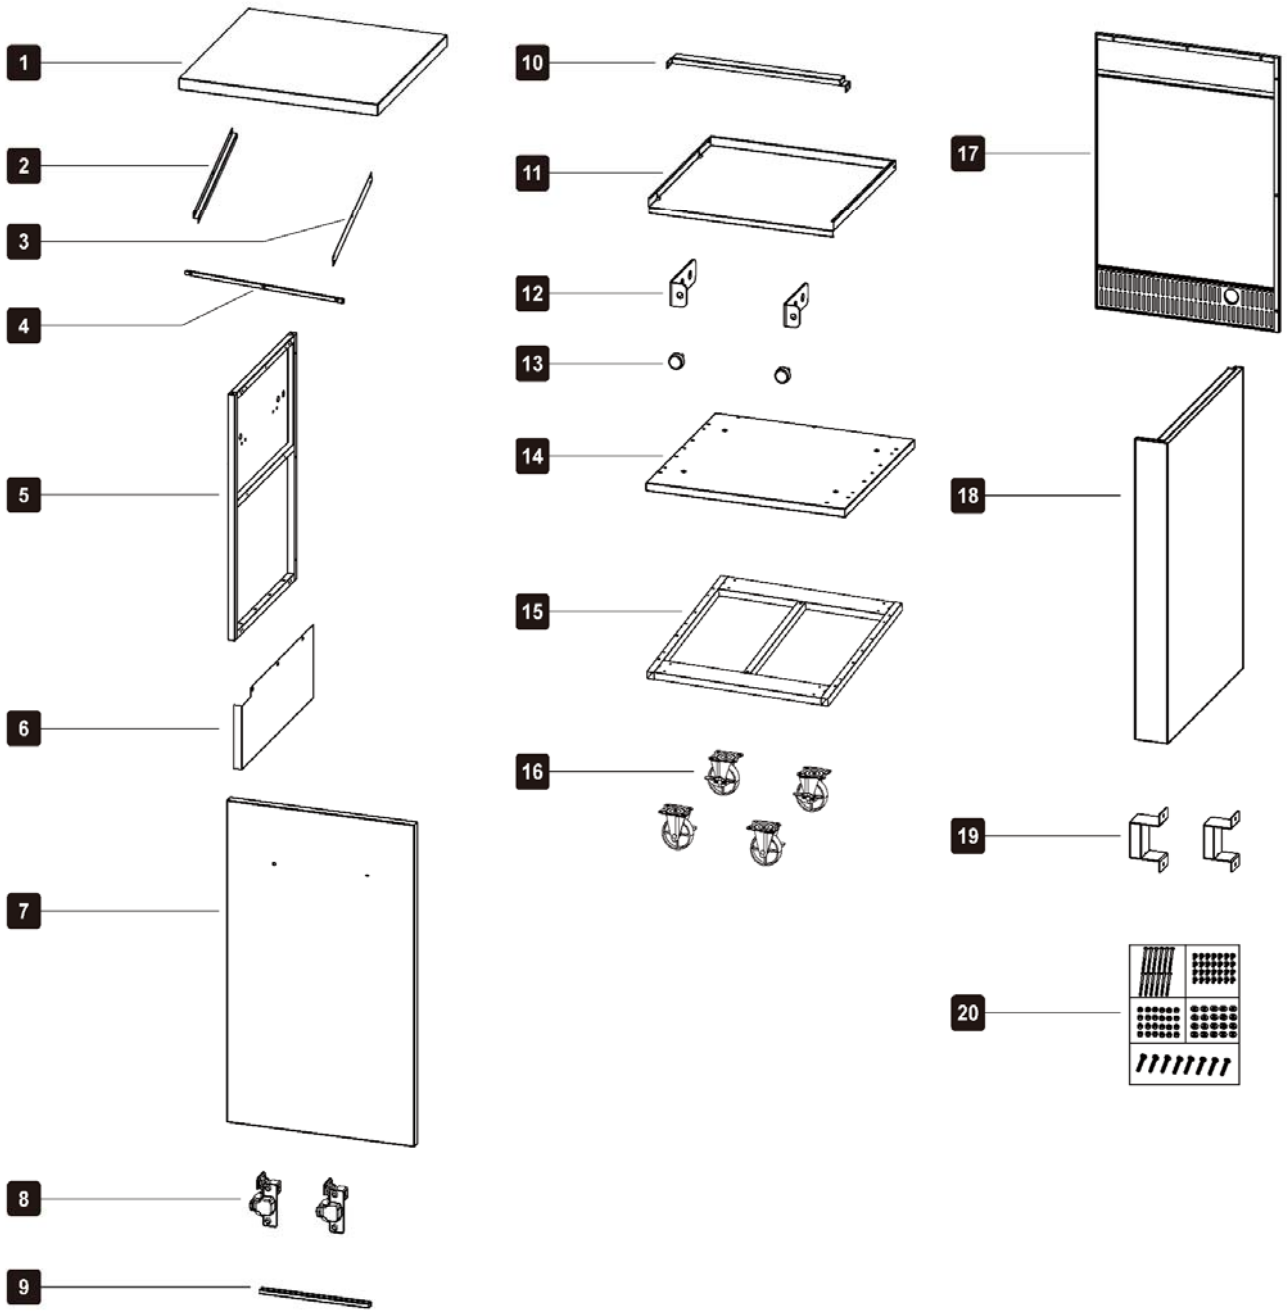

B325-19C(2)

garth
outdoor leisure

PART NUMBER	PART NAME	SUPPLIER CODE
1	Right side cabinet top bench	RCTB0-2602-21000-080
2	Top bench mounting bracket-1	RCTB0-3501-07060-031
3	Top bench mounting bracket-2	RCTB0-3601-07060-031
4	Top bench mounting bracket-3	RCTB0-3701-07060-031
5	Right side cabinet left panel	RCTB0-3102-00000-031
6	Fridge heat shield panel	RCTB0-3801-07060-031
7	Right side cabinet door	RCTB0-1701-09060-085
8	Door hinge	RCTB0-3401-00000-080
9	Door handle	RCTB0-0101-11000-031
10	Right side cabinet front cross bar	RCTB0-0602-07060-031
11	Right side cabinet top panel	RCTB0-0802-07060-031
12	Rubber buffer fitting plate	RCTB0-3001-07150-031
13	Rubber bumper	K2224
14	Right side cabinet bottom panel	RCTB0-1202-07080-031
15	Right side cabinet bottom strengthen frame	RCTB0-02904-00000-031
16	Lockable castor	VM110416
17	Right side cabinet back panel	RCTB0-0702-07060-031
18	Right side cabinet right bench	RCTB0-1902-21000-080
19	Side granite mounting bracket	RCTB0-2001-07200-031
20	Bolt pack	BP-B325-17-2