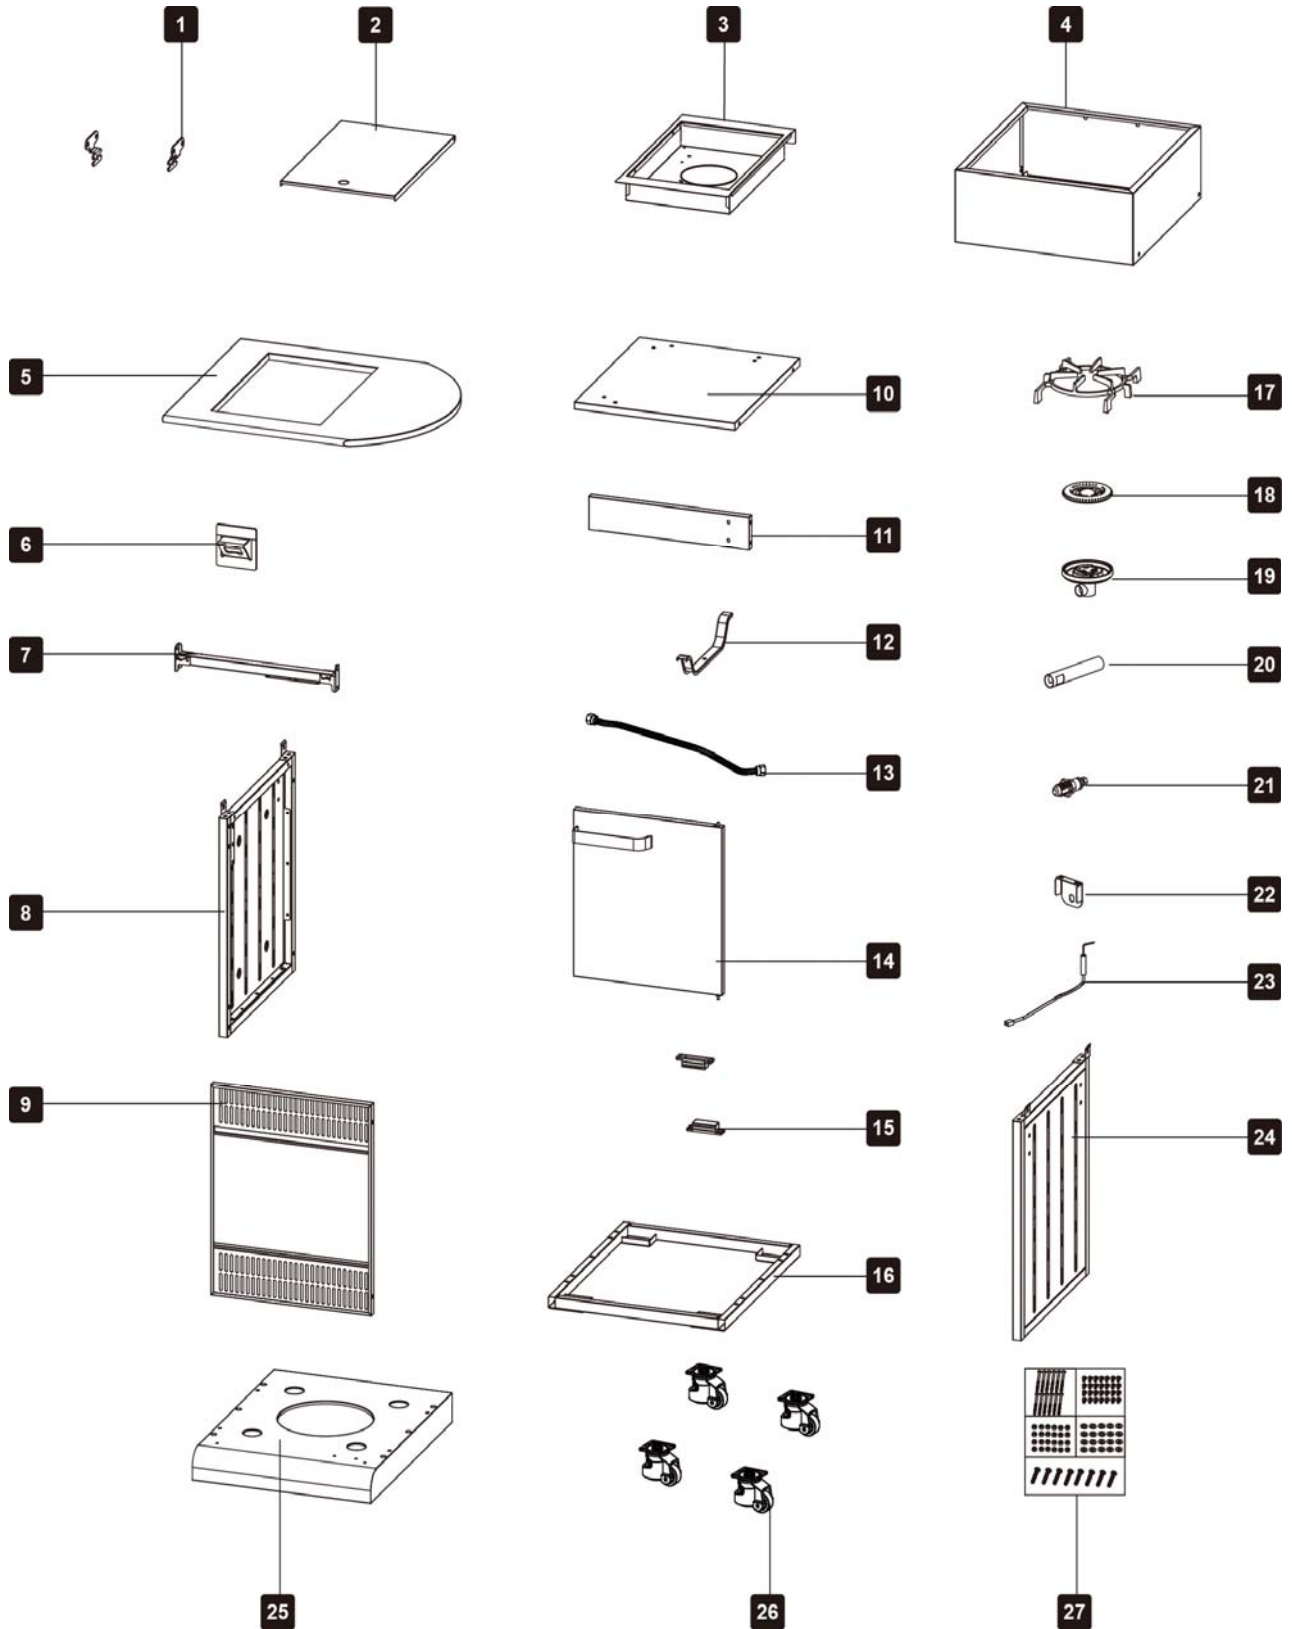

PART NUMBER	PART NAME	SUPPLIER CODE
1	Side burner lid bracket	CPTB0-3201-07150-029
2	Side burner lid	CPTB0-0201-07080-029
3	Side burner bowl	CPTB0-0401-07100-018
4	Side burner BBQ frame	CPTB0-0301-07070-029
5	Side burner top bench	CPTB0-0501-19180-080
6	Bottle opener	BO-003
7	Cabinet front cross bar	CPTB0-0601-01080-018
8	Cabinet left side panel	CPTR0-1702-00000-018
9	Cabinet back panel	CPTB0-0701-07060-018
10	Cabinet top panel	CPTB0-0801-07050-080
11	Side burner unit front decoration part	CPTB0-0901-07060-029
12	Side Burner Under Strut	CPTR0-3001-07000-018
13	Side burner hose	FP-052-03
14	Right door	CPTR6-2301-07000-029
15	Cabinet magnet	MG-10
16	Cabinet bottom strengthen frame	CPTB0-1101-00000-018
17	Side burner trivet	SB-103
18	Wok burner	TMB003-1
19	Wok burner base	TMB003-2
20	Wok burner venturi	TMB003-4
21	Side burner injector	INJ-1.3SBGD
22	Side burner injector Holder	CPTR0-0801-07050-018
23	Side burner ignition wire	Q3561
24	Cabinet right side panel	CPTR0-1801-00000-018
25	Cabinet bottom panel	CPTB0-1201-00000-018
26	adjustable for height castor	VM160329
27	Bolt pack	BP-B326-C-D(3)