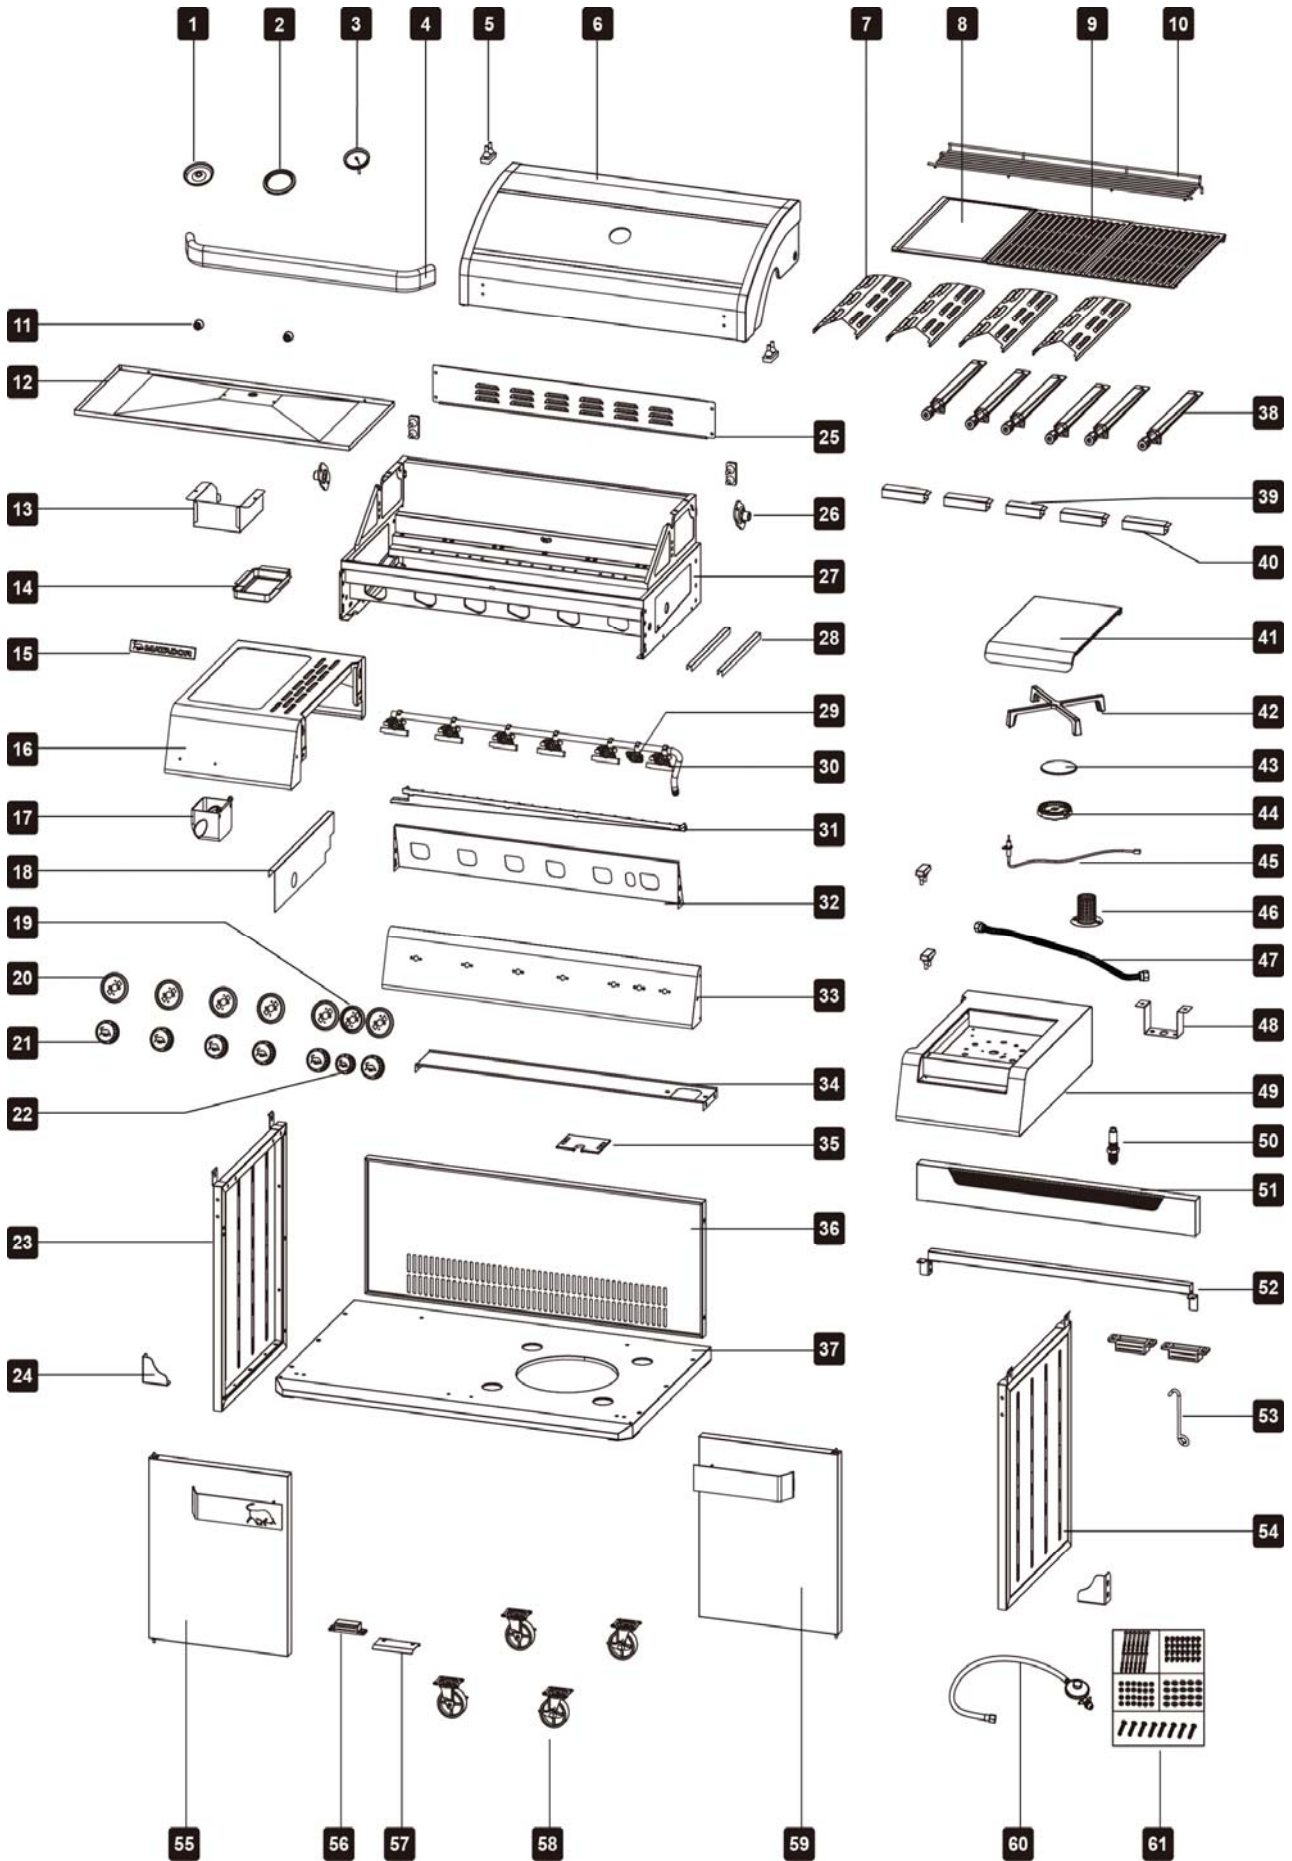

PART NUMBER	PART NAME	SUPPLIER CODE	REMARK
1	Temperature gauge bowl	TG-B05	
2	Temperature gauge bezel	BS111019	
3	Temperature gauge	N160307	
4	Hood handle	CQHD6-01101-01000-031	
5	Rubber bumper	HOB0190009	
6	Hood outer	CQHD6-02301-09000-085	
7	V shape flame tamer	CQBQ0-00501-10080-080	
8	Grillsmart hotplate	B03057-P	
9	Grillsmart grill	B03058-P	
10	Warming rack	CQBQ6-00101-01000-011	
11	Fat tray knob	PHPB-036	
12	Fat tray panel	CQBQ6-02001-10050-080	
13	Oil cup shield	CQBQ0-04501-05050-080	适用于31系列带箱体烤炉 Suit Artiste series BBQ with cabinet
14	Oil cup	CQBQ0-04701-05050-080	适用于28系列, 31系列 Suit Boss series, Artiste series BBQ
15	Badge	BA-B2015V2	
16	Left side shelf	CQTR0-00101-04060-031	
17	Phenolic oil cup	FC-024	
18	BBQ Frame left side heat shield	CQBQ0-04901-10050-080	
19	Side burner control knob bezel	BS180720-N	
20	Main burner control knob bezel	BS180721-N	
21	Main burner control knob	BKNB-251A	
22	Side burner control knob	BKNB-250A	
23	Cabinet left side panel	CQTR0-01701-00000-031	
24	Cabinet Support Corner	CQTR0-07701-04150-031	适用于31系列带箱体烤炉 Suit Artiste series BBQ with cabinet
25	Back wind shield panel	CQBQ6-09901-04050-012	
26	Hood hinge holder	CQHD0-00301-01000-077	
27	BBQ frame	CQBQ6-02801-00000-011	
28	Oil panel	CQBQ0-01501-05050-080	
29	Side burner gas valve	N0070A	
30	Main burner gas valve	GC-102A	
31	Oil channel	CQBQ6-01301-10050-080	适用于28系列, 31系列的 4B炉 Suit Boss series, Artiste series 4B BBQ
32	Fascia heat shield panel	CQBQ6-02401-05035-080	
33	Fascia	CQBQ6-02301-04060-031	
34	Gas bottle heat shield	CQBQ6-02901-05040-080	
35	Regulator cover	CQTR0-08401-10050-080	
36	Cabinet back panel	CQTR6-01601-04050-031	
37	Cabinet Bottom Panel	CQTR6-01901-04050-031	
38	Main burner	BR160122P	
39	Cross lighter 88	CQBQ6-02701-10050-080	
40	Cross lighter 108	CQBQ6-02702-10050-080	
41	Side burner lid	CQTR0-00601-04150-031	
42	Side burner trivet	SB-104	
43	Wok burner cover	CQTR0-08501-24000-102	
44	Wok burner base	CQTR0-08601-03000-080	
45	Side burner ignition wire	Q3564	
46	Side burner injector protection mesh	CQTR0-18701-10000-080	
47	Side burner flexible pipe	FP-065-03	
48	Side burner under injector holder	CQTR0-00801-04150-031	
49	Side burner shelf	CQTR0-00301-04000-031	
50	Side burner injector	INJ-0.9SBGD	
51	Cabinet front top decoration strip	CQTR6-05701-04050-031	
52	Cabinet front top cross bar	CQTR6-01501-01000-031	
53	Fat tray locking part	CQTR0-18801-10000-080	
54	Cabinet right side panel	CQTR0-01801-00000-031	
55	Left door	CQTR6-02201-00000-085	
56	Cabinet magnet	CQTR0-02001-00000-080	
57	Cabinet magnet holder	CQTR0-02101-04100-031	
58	Castor	VM110416	
59	Right door	CQTR6-02301-00000-085	
60	Hose and regulator	AU RC008002	增加减压阀, QCC, 5/8" UNF接头, Newly added hose & regulator, QCC, 5/8" UNF connector
		NZ RC008006	
61	Bolt pack	BP-BUN-431-610	