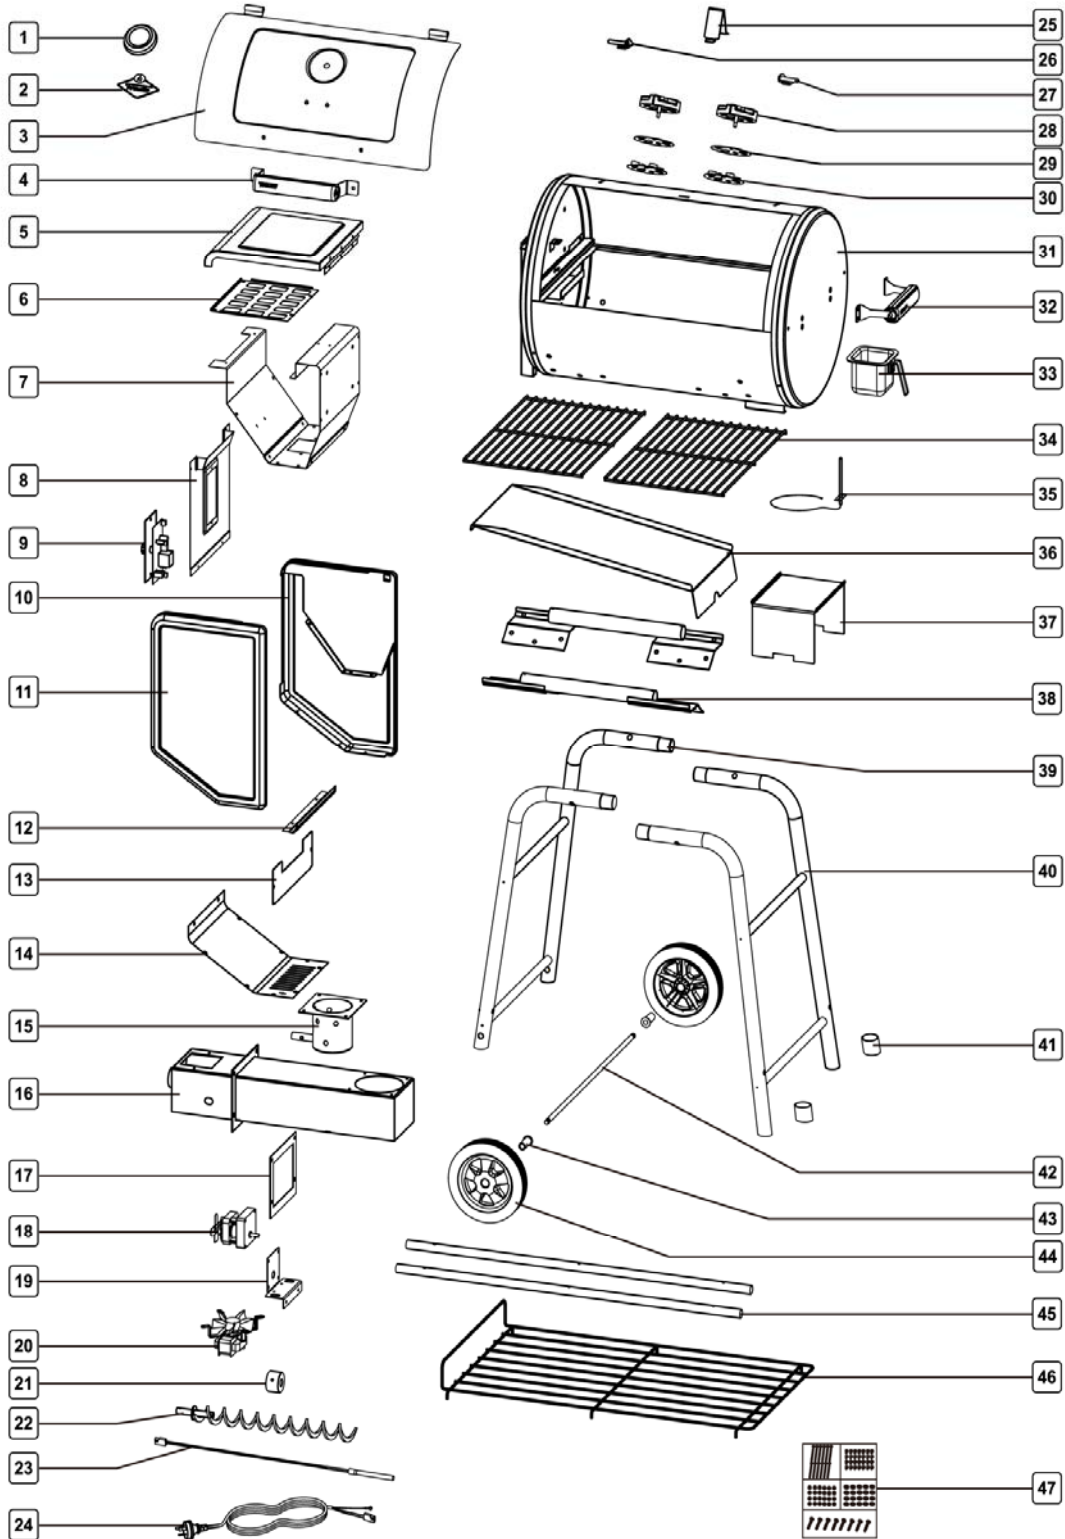

PART NUMBER	PART NAME	SUPPLIER CODE
1	Temperature gauge	BSBS18-0201-09000-079
2	Badge	BA-RS03
3	Lid	PSPS0-00401-04150-089
4	Lid handle	PSPS0-00501-13000-000
5	Pellet box lid	PSPS0-01201-04100-089
6	Pellet box protection mesh	PSPS0-01301-04100-089
7	Pellet box bottom panel	PSPS0-01401-04100-089
8	Fascia	PSPS0-01501-04100-089
9	Control component	PL-01HA-1
10	Pellet box rear panel	PSPS0-01701-04100-089
11	Pellet box front panel	PSPS0-01601-04100-089
12	Pellet box strongen bracket	PSPS0-01801-04100-089
13	Pellet box back panel	PSPS0-03401-04100-089
14	Pellet box cover	PSPS0-01901-04100-089
15	Combustion chamber	PSPS0-02001-04200-108
16	Ventilation box	PSPS0-02101-04100-108
17	Heat insulation	PSPS0-02201-00200-080
18	Pellet feeder Motor	PL-02HA
19	Pellet feeder Motor bracket	PSPS0-02301-04150-003
20	Combustion fan	PL-04HA
21	Pellet feeder rod socket	PL-03HA-2
22	Pellet feeder rod	PL-03HA-1
23	Heating element	PL-05HA
24	Power cord	PL-06HA-AU
25	Lid bracket	PSPS0-00101-04200-089
26	Left lid hinge pin	PSPS0-00201-01000-089
27	Right lid hinge pin	PSPS0-00301-01000-089
28	Ventilation dial	FRBS18-2402-14000-079
29	Ventilation knob heat insulation	FRBS18-2301-22100-080
30	Ventilation knob heat plate	FRBS18-2202-09100-080
31	Smoker body	PSPS0-00601-04100-089
32	Side Handle	PSPS0-00701-13000-000
33	Oil cup	FC-028
34	Grill	PSPS0-00901-01000-011
35	Temp detect pin	PL-01HA-2