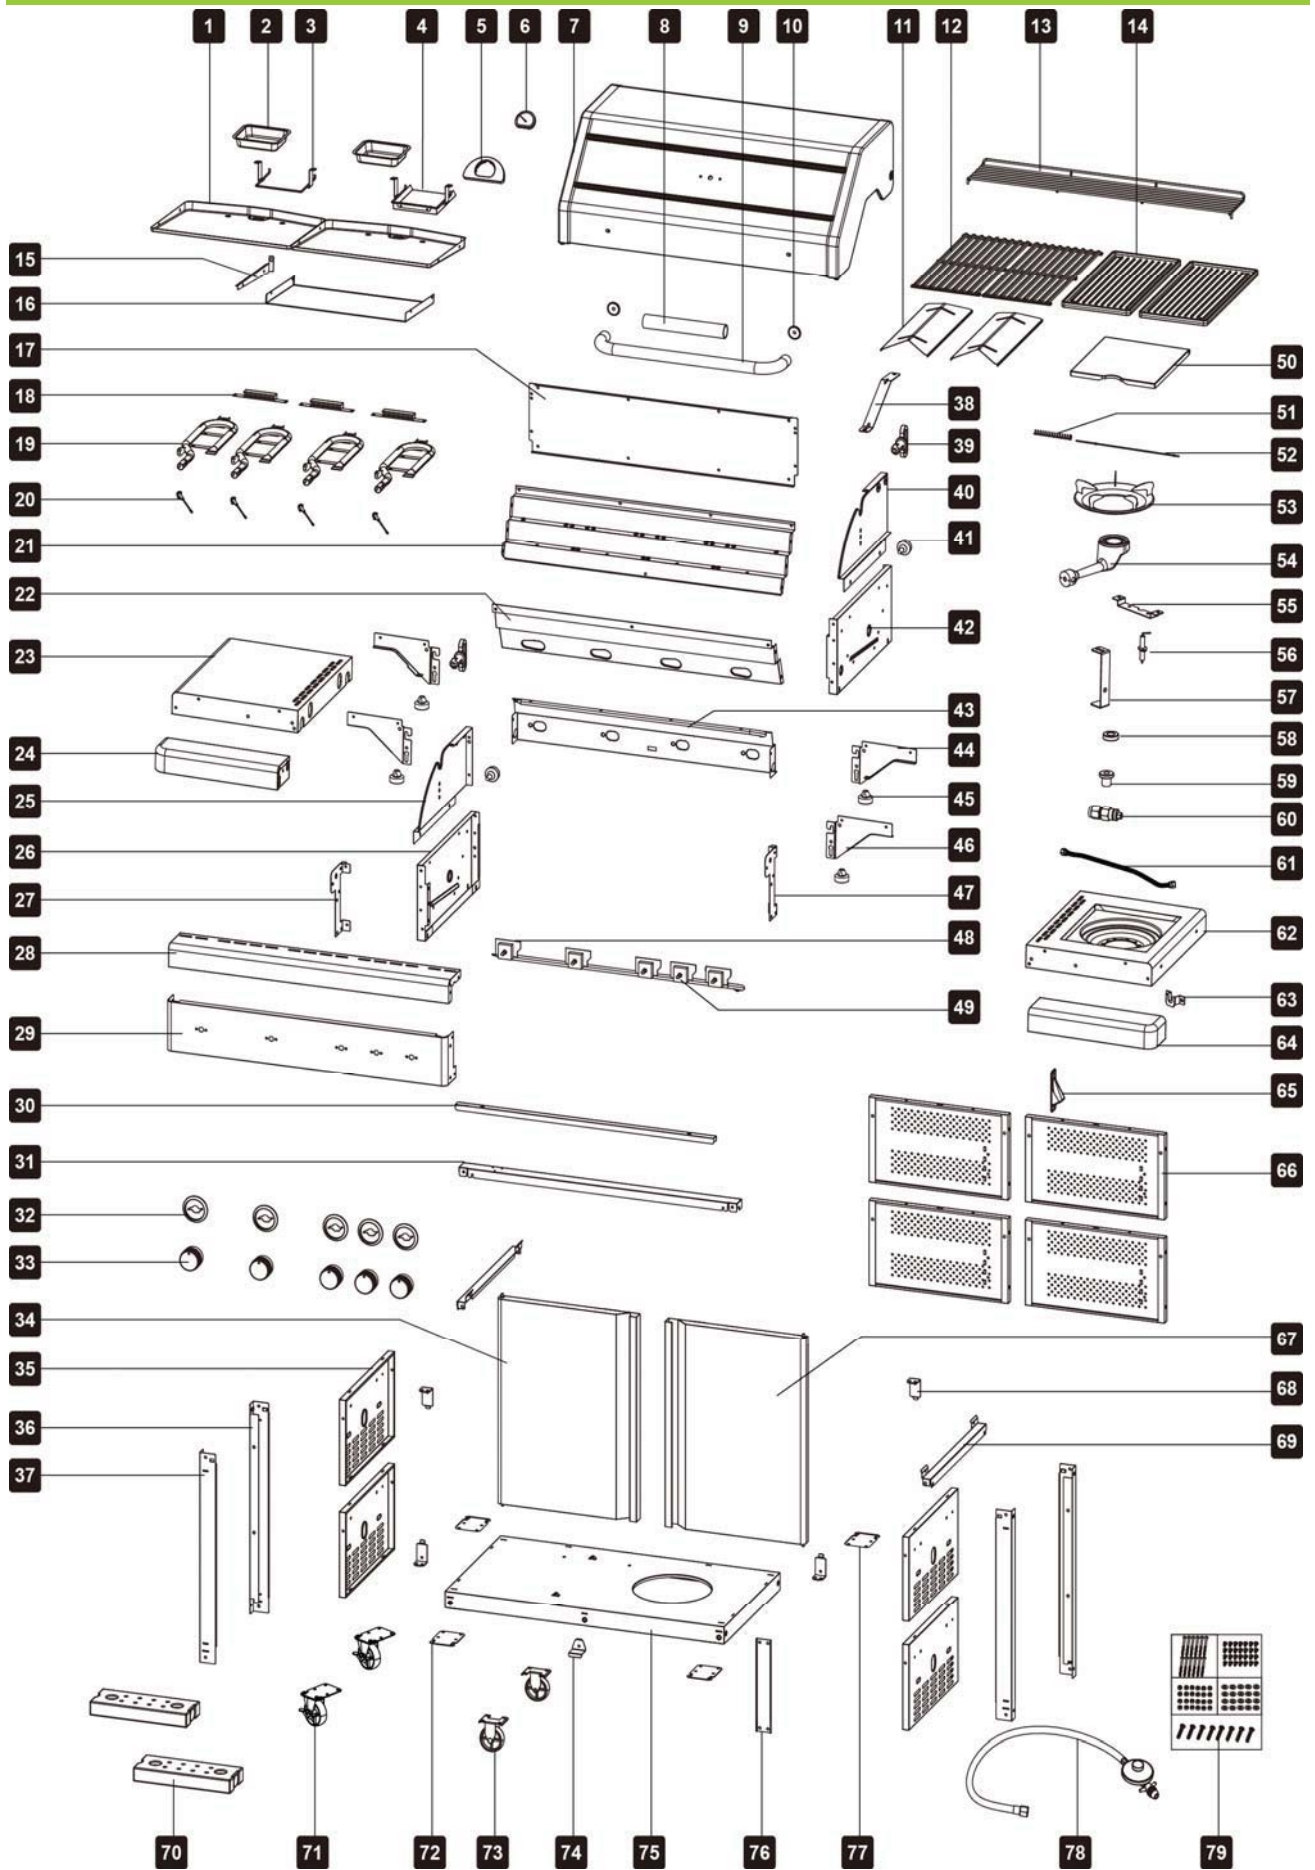

#### Assembled Dimensions

Overall Length	Overall Width	Overall Height	Overall Weight
1649mm	624mm	1248mm	68KG

#### Position of Data Plate :

<b>PART NUMBER</b>	<b>PART NAME</b>	<b>SUPPLIER CODE</b>
1	Fat tray panel	88E-F-4-20-05-035-00
2	Oil cup	88E-F-0-14-06-040-00
3	Oil cup holder	88E-F-0-44-05-100-00
4	Oil shield	88E-F-0-45-05-040-00
5	Temp gauge bezel	B.C.3.42.204-55
6	Temp gauge	Y.2.04.008
7	Hood	88E-H-4-A
8	Hood handle socket	Y.2.48.055
9	Hood handle	88E-H-4-11-08-000-#4B
10	Hood handle decoration cap	88E-H-0-22-08-080-076
11	Flame tamer	B.C.3.14.002-67
12	Grill	Y.2.07.009-66
13	Warming rack	88E-F-4-01-06-040-00
14	Hotplate	Y.2.11.006-66
15	Fat tray panel connect bracket	88E-F-0-32-05-050-00
16	Gas bottle heat shield	88E-F-4-33-05-040-00
17	Hood inner back panel	88E-F-4-34-04-060-011
18	Cross lighter	88E-F-0-27-10-060-#4B
19	Main burner	Y.2.13.014
20	Main burner ignition pin	Y.2.19.016
21	BBQ frame back panel	88E-F-4-37-04-070-011
22	BBQ frame front panel	88E-F-4-38-04-070-011
23	Side shelf	88E-T-0-01-04-060-009
24	Side shelf decoration part	88E-T-0-04-10-070-#4B
25	Hood inner left side panel	88E-F-0-35-04-070-011
26	BBQ frame left panel	88E-F-0-39-04-070-011
27	Fascia left support panel	88E-F-0-41-04-120-019
28	Fascia top decoration strip	88E-F-4-22-10-050-#4B
29	Fascia	88E-F-4-23-10-060-#4B
30	Cabinet back panel connect bracket	88E-T-4-65-04-050-009
31	Cabinet top cross bar	88E-T-4-15-04-120-009
32	Knob bezel	Y.2.48.028
33	Knob	Y.2.14.008
34	Left cabinet door	88E-T-4-22-10-035-#4B
35	Cabinet side panel	88E-T-0-16-04-050-009