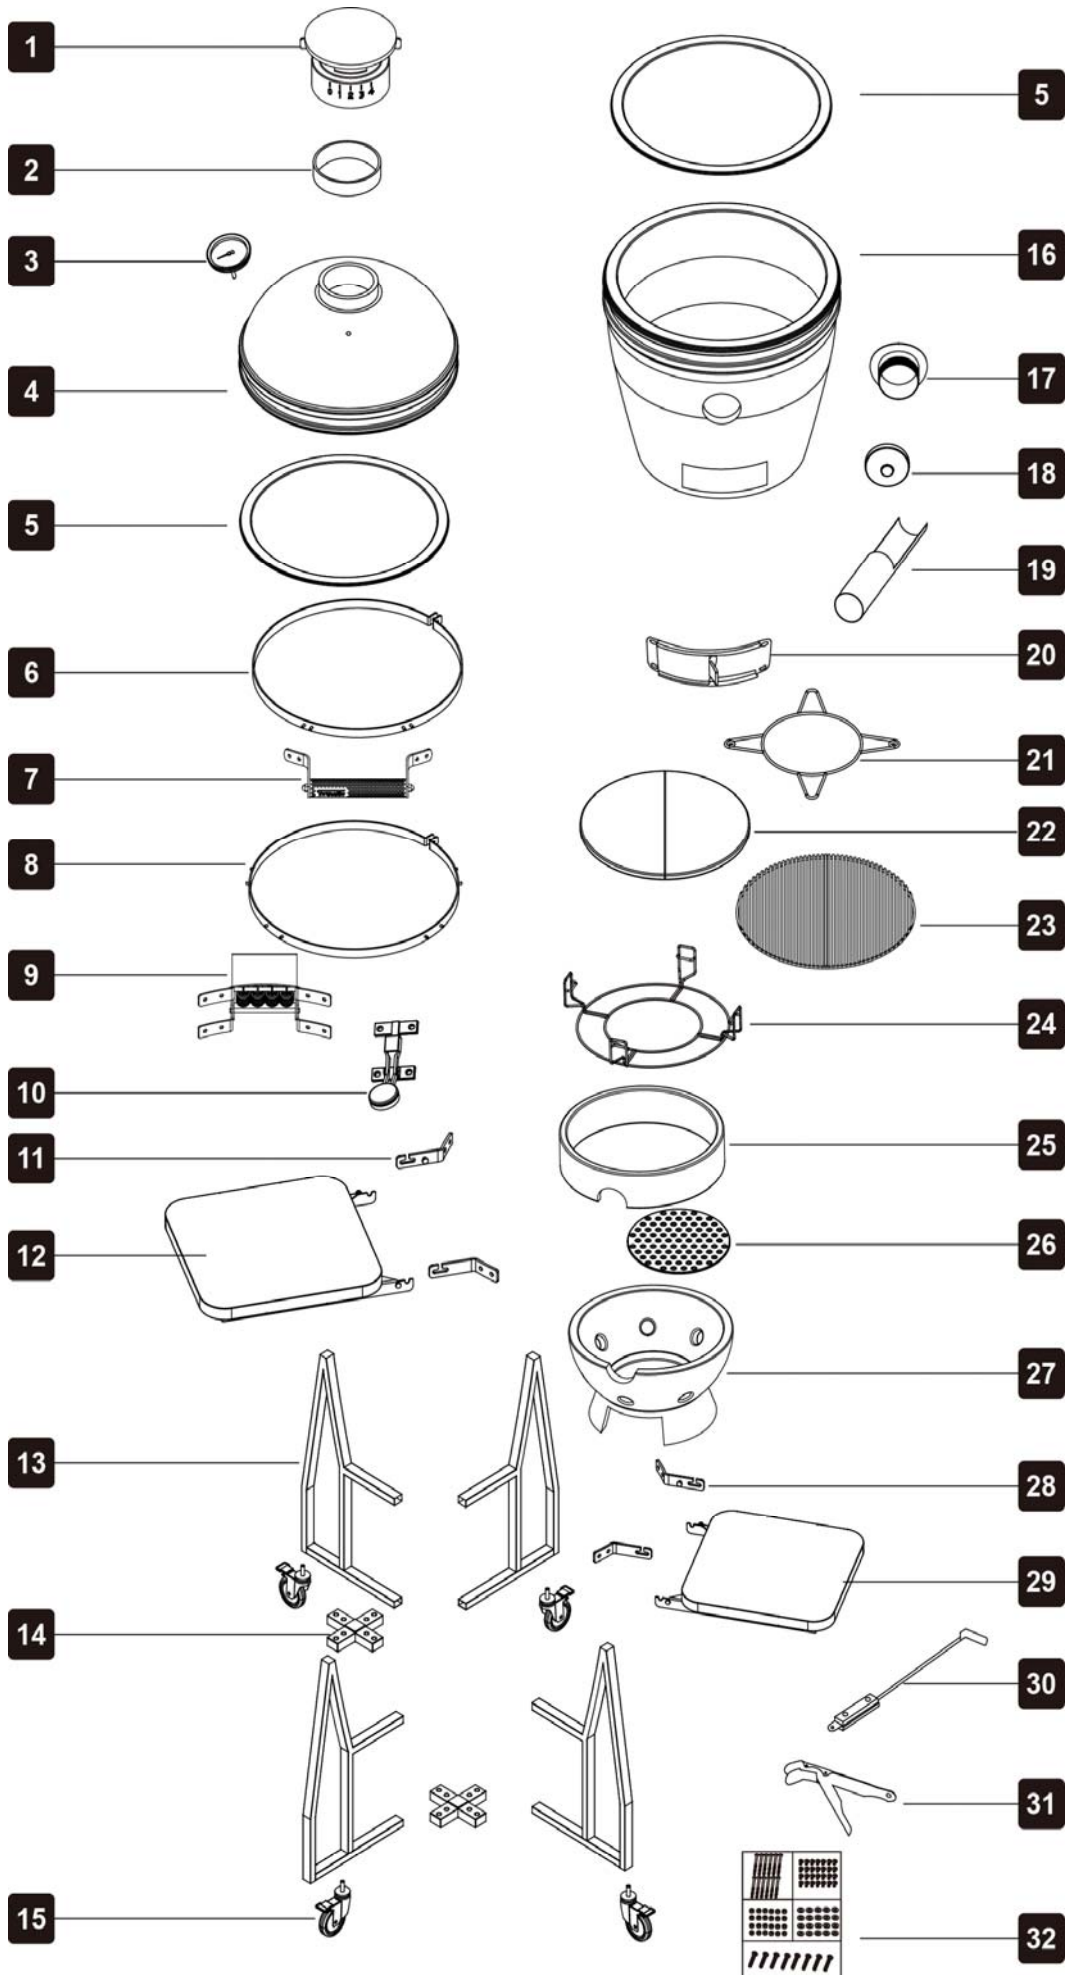

MCD1800H-GR

PART NUMBER	PART NAME	SUPPLIER CODE
1	Top ventilation	MC16A-00301-03000-009
2	Top ventilation seal	MC16A-03501-29000-000
3	Temp gauge	MC18A-00701-00000-000
4	Ceramic oven lid	MC18A-00101-28260-121
5	Oven fiber glass seal	MC18A-03601-30000-000
6	Decoration strip on lid	MC18A-00501-04030-009
7	Oven lid handle	MC18A-00401-00000-000
8	Decoration strip on oven	MC18A-00901-04030-009
9	Ceramic oven lid hinge	MC18A-00201-09030-081
10	Hood locking part	MC16A-00601-12000-000
11	Side shelf support panel 1	MC18A-02401-04030-000
12	Left Side shelf	MC18A-02301-00000-000
13	Oven support leg	MC18A-02601-01000-047
14	Oven support leg connector 1	MC18A-02801-01010-047
15	Castor	MC18A-02701-00000-000
16	Oven body	MC18A-00801-28260-121
17	Chip feeder connector	MC18A-03401-00000-009
18	Chip feeder cover	MC18A-03301-00000-009
19	Chip feeder	MC18A-01801-09000-000
20	Bottom ventilation	MC18A-01301-09080-080
21	Pot holder	MC18A-01701-09050-080
22	Deflector stone	MC18A-03201-00000-000
23	Grill	MC18A-01101-09050-080
24	Grill holder	MC18A-01601-09050-080
25	Top Oven inner	MC18A-03001-00000-000
26	Ash filter	MC16A-01201-24000-083
27	Bottom Oven inner	MC18A-03101-00000-000
28	Side shelf support panel 2	MC18A-02501-04030-000
29	Right Side shelf	MC18A-03701-00000-000
30	Ash tool	MC18A-02201-00000-000
31	Grill lifter	MC18A-02101-00000-000
32	Bolt pack	BP-MC18A-001