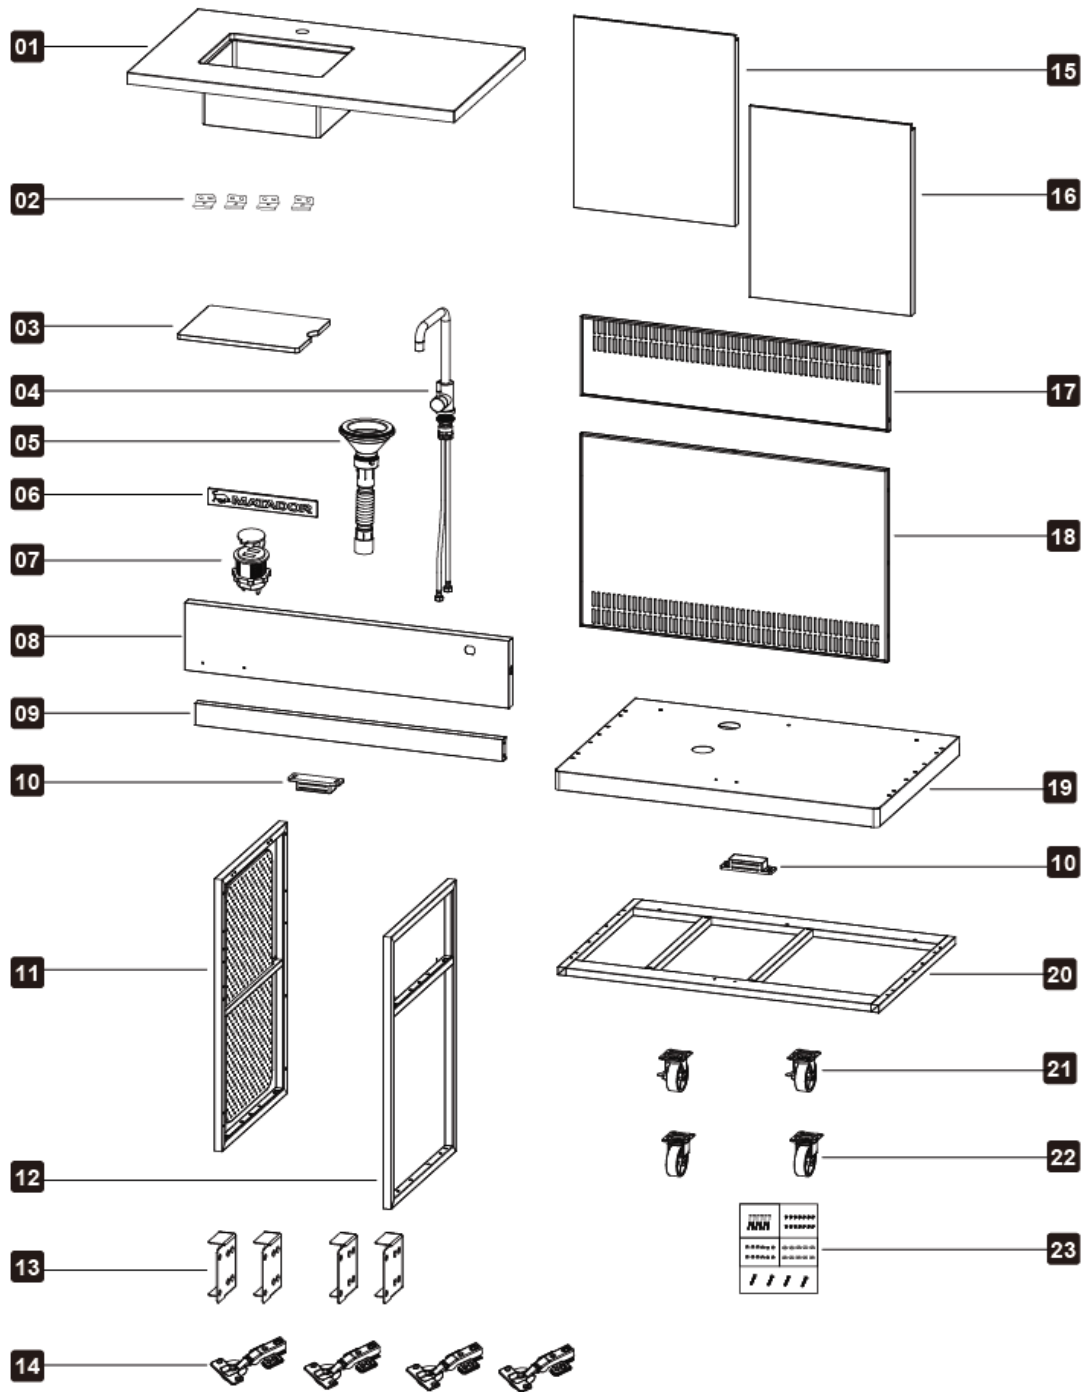

Assembled Dimensions

Overall Length	Overall Width	Overall Height	Overall Weight
2554mm	779mm	1362	179.24kg

Miscellaneous Information

Cooking Area 960mm x 480mm
 Total Heat Input 75+9+20Mj/hr
 Supply Pressure 2.75kPa
 Gas Type ULPG
 NG Conversion Yes
 BBQ cover Yes (BUN492-C)

Hood Glass Window: GB-489
 Rotisserie: Q4208-B316

WARRANTY PERIOD: 5 YEAR
 LISTED ON GARTHSUPPORT: YES

Position of Data Plate : inside of the BBQ Cabinet door

Features

304 S/S with NFP Hood with Glass and Temperature Gauge
 304 S/S Warming Rack
 Black Gloss Enamel BBQ
 Cast Iron Hotplate x1 & Cast Iron Grill x2, Black Matt Enamel
 304 S/S tube burner (5 pcs) and sear burner(1 pcs)
 Rotary Ignition for All main burners. electronic ignition for rear burner.
 Cabinet Trolley with 4 Castor

List of spare parts (Sink cabinet)

For spare parts refer to your store of purchase.
For warranty visit : www.garthsupport.com

PART NUMBER	PART NAME	SUPPLIER CODE
1	Sink trolley top bench	TIST0-00101-00000-000
2	Top bench connection plate	TIST0-04001-04150-119
3	Chopping board	TIST0-02201-12000-080
4	Tap	TAP220301
5	Drainage set	GSM008B
6	Badge	BA-B2015V2
7	USB port	KL-SP6V2
8	Sink trolley fascia	TIST0-00601-05050-119
9	Sink trolley cross bar	TIST0-02401-05050-119
10	Cabinet magnet	CQTR0-02001-00000-080
11	Sink trolley left panel	TIST0-01201-05050-119
12	Sink trolley right panel	TIST0-01301-05050-119
13	Door hinge mounting bracket	TIST0-02501-05100-119
14	Door hinge	TIST0-02601-04100-110
15	Sink trolley left door	TIST0-02701-05050-119
16	Sink trolley right door	TIST0-02801-05050-119
17	Sink trolley back panel-1	TIST0-02901-05050-119
18	Sink trolley back panel-2	TIST0-03001-05050-119
19	Sink trolley bottom panel	TIST0-03101-05080-119
20	Sink trolley bottom strengthen frame	TIST0-03201-05080-119
21	Lockable castor	VM110416
22	Non lockable castor	TIST0-03301-32000-000
23	Bolt pack-1	BP-BUN-492-1