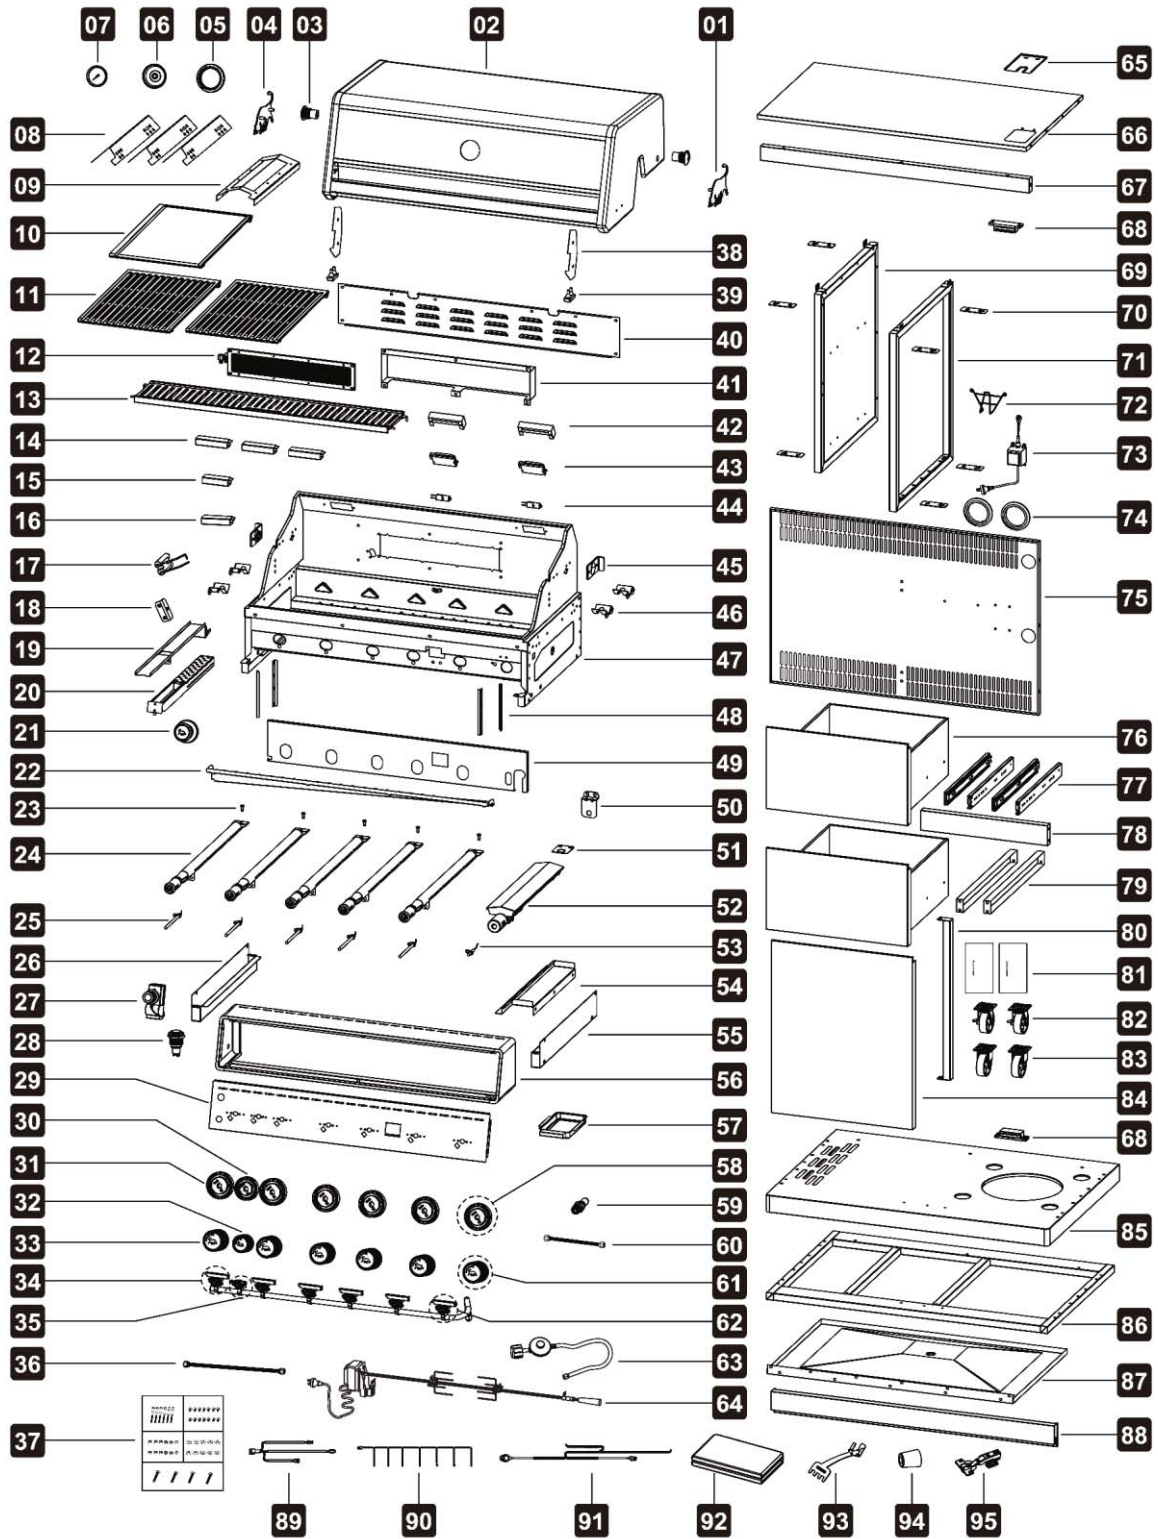

List of spare parts (Table cabinet)

For spare parts refer to your store of purchase.
For warranty visit : www.garthsupport.com

PART NUMBER	PART NAME	SUPPLIER CODE
1	Table trolley top bench	TITB0-02601-00000-000
2	Top bench connection plate	TIST0-04001-04150-119
3	Table trolley fascia	TITB0-01401-05050-119
4	Table trolley cross bar	TITB0-05301-05050-119
5	Cabinet magnet	CQTR0-02001-00000-080
6	Fridge heat shield	TITB0-03801-05050-080
7	Table trolley left panel	TITB0-05401-05050-119
8	Table trolley right panel	TITB0-05501-05050-119
9	Door hinge mounting bracket	TIST0-02501-05100-119
10	Door hinge	TIST0-02601-04100-110
11	Lockable castor	VM110416
12	Non lockable castor	TIST0-03301-32000-000
13	Table trolley door	TITB0-01701-05050-119
14	Table trolley back panel	TITB0-00701-05050-119
15	Rubber ring	TIST0-02301-00000-000
16	Left fridge decoration strip	TITB0-05601-05050-119
17	Right fridge decoration strip	TITB0-05701-05050-119
18	Table trolley bottom panel	TITB0-01201-05080-119
19	Table trolley bottom strengthen frame	TITB0-01101-05080-119
20	Bolt pack-2	BP-BUN-492-2