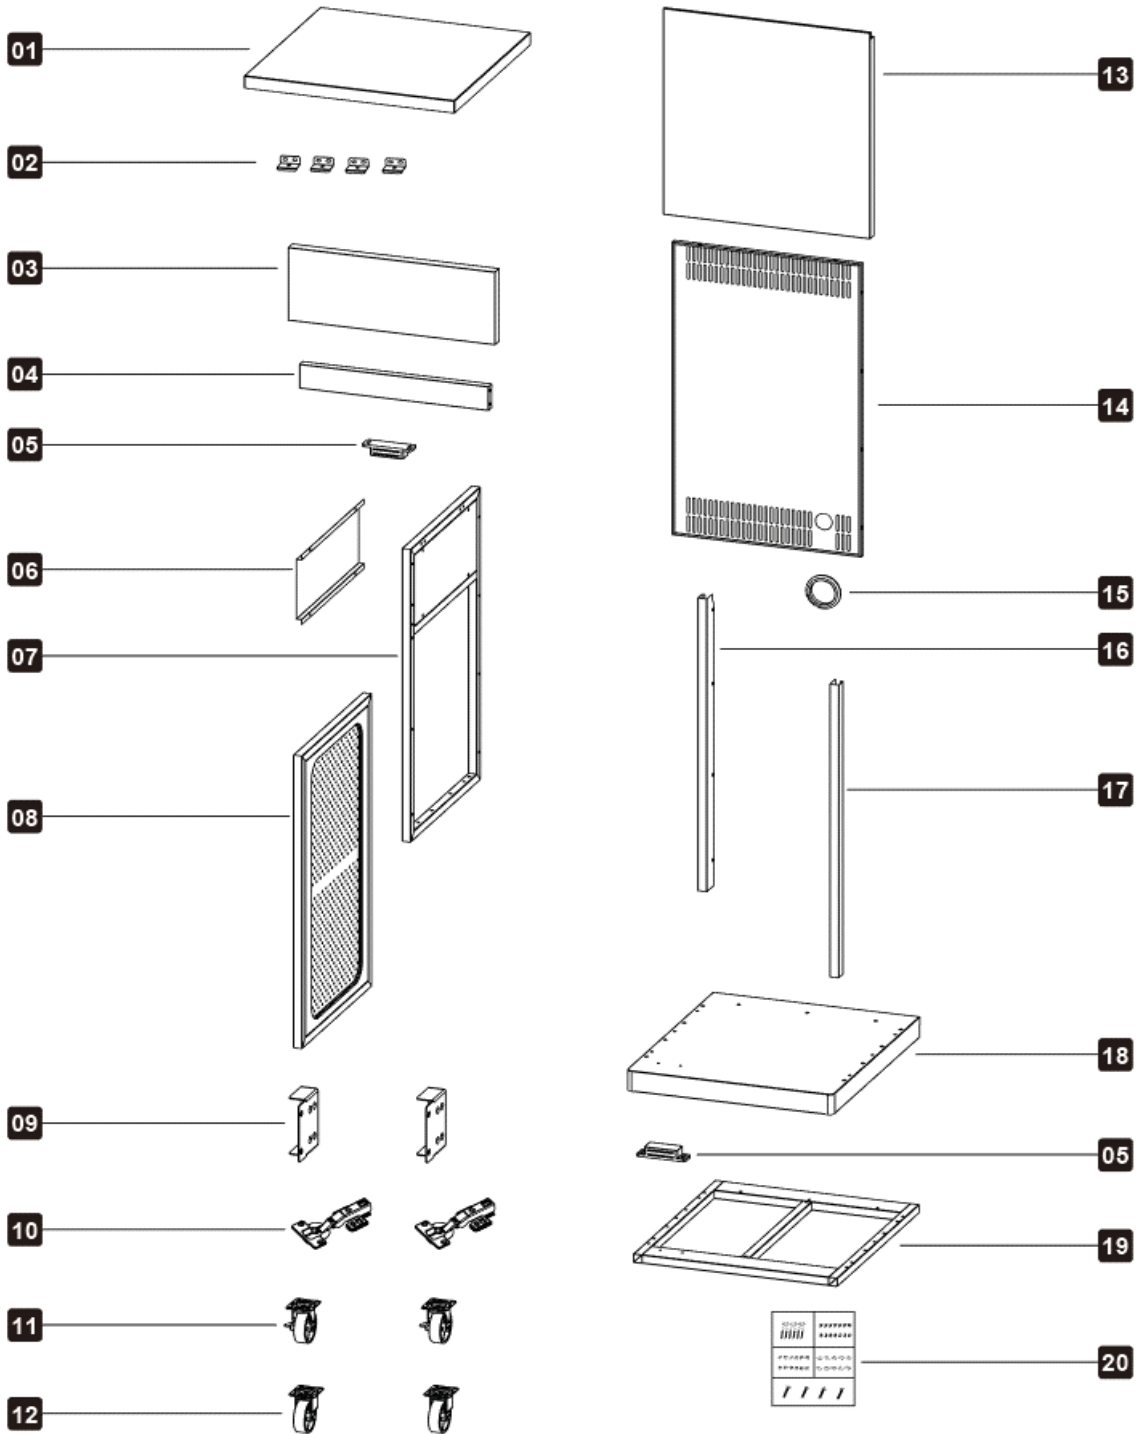

List of spare parts (Table cabinet)

For spare parts refer to your store of purchase.
For warranty visit : www.garthsupport.com

PART NUMBER	PART NAME	SUPPLIER CODE
1	Table trolley top bench	TITB0-02601-00000-000
2	Top bench connection plate	TIST0-04001-04150-119
3	Table trolley fascia	TITB0-01401-05050-119
4	Table trolley cross bar	TITB0-05301-05050-119
5	Cabinet magnet	CQTR0-02001-00000-080
6	Fridge heat shield	TITB0-03801-05050-080
7	Table trolley left panel	TITB0-05401-05050-119
8	Table trolley right panel	TITB0-05501-05050-119
9	Door hinge mounting bracket	TIST0-02501-05100-119
10	Door hinge	TIST0-02601-04100-110
11	Lockable castor	VM110416
12	Non lockable castor	TIST0-03301-32000-000
13	Table trolley door	TITB0-01701-05050-119
14	Table trolley back panel	TITB0-00701-05050-119
15	Rubber ring	TIST0-02301-00000-000
16	Left fridge decoration strip	TITB0-05601-05050-119
17	Right fridge decoration strip	TITB0-05701-05050-119
18	Table trolley bottom panel	TITB0-01201-05080-119
19	Table trolley bottom strengthen frame	TITB0-01101-05080-119
20	Bolt pack-2	BP-BUN-492-2