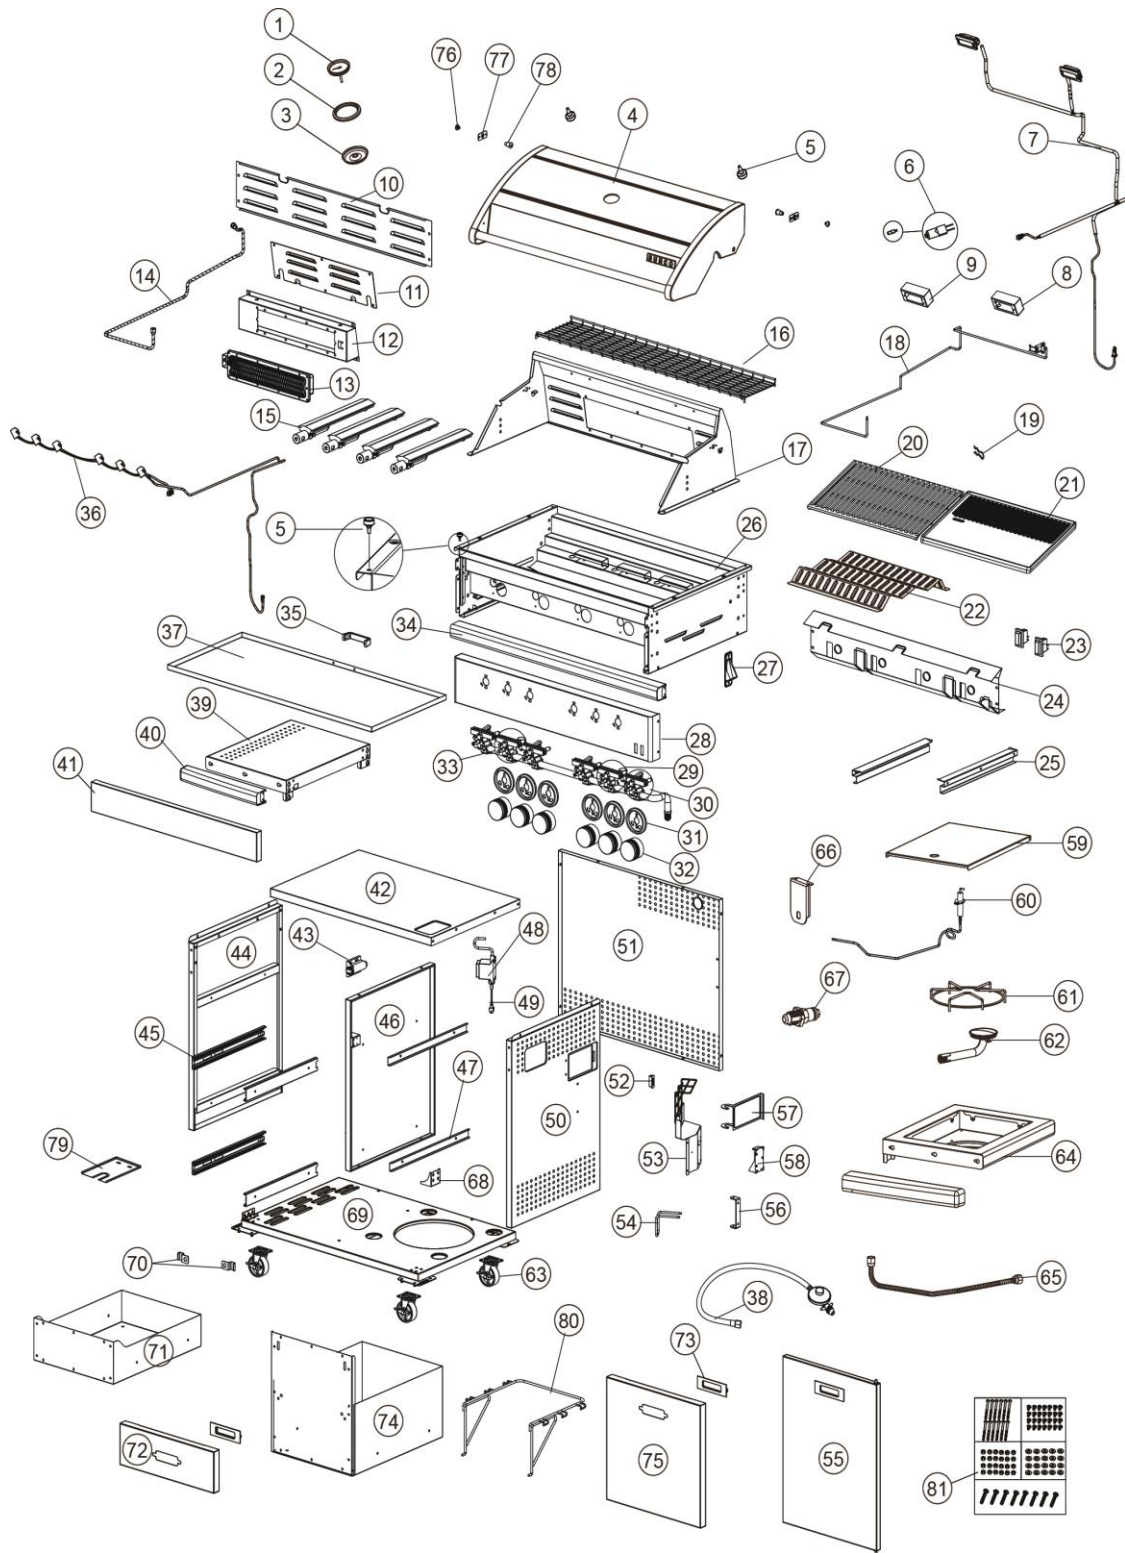

Cabinet Trolley with 4 Castors

High Powered S/S Side Burner

PART NUMBER	PART NAME	SUPPLIER CODE	AVAILABLE OR NOT
1	Temperature Gauge	N06021	
2	Temperature Gauge Bezel	BS150424	
3	Temperature Gauge Bowl	TG-B05	
4	Hood Outer	SC87-H-01	N/A
5	Rubber Bumper	K2224	
6	BBQ Bulb	BQ-BU10W	
7	BBQ Light Wire	BQLW-2L	
8	Right BBQ Light Support Plate	B238-B-09	N/A
9	Left BBQ Light Support Plate	B238-B-08	N/A
10	Back Wind Shield	SC87-B-03	N/A
11	Rear Burner Back Plate	SC101-H-03	N/A
12	Rear Burner cover	SC101-H-04	N/A
13	Rear Burner	TMA0823	
14	Rear Burner S/S Flexible Pipe	RC0081120	
15	Matt Enamel Cast Iron Burner	B03094-M	
16	Matt Enamel Warming Rack	B03105-M	
17	Hood Inner	SC87-H-02	N/A
18	Rear Burner Ignition wire	L1560	
19	R pin	SC87-B-06	N/A
20	Grill	B03075-M	
21	Hotplate	SP89-K8	
22	Flame Tamer	B03089	
23	BBQ Light Switch	BQLS	
24	Fascia heat shield panel	SC87-B-07	N/A
25	Oil panel	SC87-B-08	N/A
26	BBQ Frame	SC87-B-09	N/A
27	Bottle Opener	BO-002	
28	Fascia	FS-SC87	
29	Side Burner Valve	N0044A	
30	Gas Valve	GC-064A	
31	Control Knob Bezel	BS150425	
32	Control Knob	BKNB-228A	
33	Rear burner Gas Valve	GC-034A	
34	BBQ Decoration Strip	SC87-B-10	N/A
35	Fat Tray Handle	BH-JD4	
36	Knob lights	SC87-B-11	N/A
37	Fat Tray	SC87-B-12	N/A
38	Hose and Regulator	RC008002	
39	Side Shelf	SC87-T-01	N/A
40	Side Shelf Decoration Strip	SC87-T-02	N/A
41	Cabinet Top Decoration Strip	SC87-T-03	N/A
42	Cabinet Top Panel	SC87-T-04	N/A
43	Magnet	MG-11	
44	Cabinet Left Side Panel	SC87-T-05	N/A
45	Slides	B238-T-05	N/A
46	Cabinet Middle Panel	SC87-T-07	N/A
47	Slides Support plate	SC87-T-08	N/A
48	BBQ Light Transformer	BQLT	
49	Connect wire	BQLW-AM	
50	Cabinet Right Side Panel	SC87-T-09	N/A
51	Cabinet Back Panel	SC87-T-10	N/A
52	Magnet-1	DRSP-7	
53	Transformer mounting bracket	SC87-T-11	N/A
54	Transformer rack	SC87-T-12	N/A
55	Door	SC87-T-13	N/A
56	Transformer door hinge bracket	SC87-T-14	N/A
57	Transformer door	SC87-T-15	N/A
58	Battery box	SC101-T-16	N/A
59	Side Burner Lid	SC87-T-17	N/A
60	Side Burner Ignition Wire	Q3547	
61	Side Burner Trivet	SB006	
62	Side burner	N0650	
63	Castor	VM110416	
64	Side burner shelf	SC87-T-18	
65	Side Burner S/S Flexible Pipe	RC0080410	
66	side burner injector holder	SC87-T-19	
67	Side Burner Injector	INJ-0.9SB	
68	Cabinet Support Corner	SC87-T-20	
69	Cabinet bottom Panel	SC87-T-21	N/A
70	Rubbish bag rack holding bracket	SC87-T-22	N/A
71	Cabinet Drawer-1	SC87-T-23	N/A
72	Cabinet Drawer Fascia-1	SC87-T-24	N/A
73	Drawer pull	DP-238	N/A
74	Cabinet Drawer-2	SC87-T-25	N/A
75	Cabinet Drawer Fascia-2	SC87-T-26	N/A
76	Hood Hinge Bolt	SC101-H-06	
77	Hood Hinge Support Plate	SC101-H-07	
78	Hood Hinge Pin	SC101-H-08	
79	Regulator cover	SC87-T-27	
80	Rubbish Bag rack	B238-T-14	
81	Bolt Pack	BP-SC87	