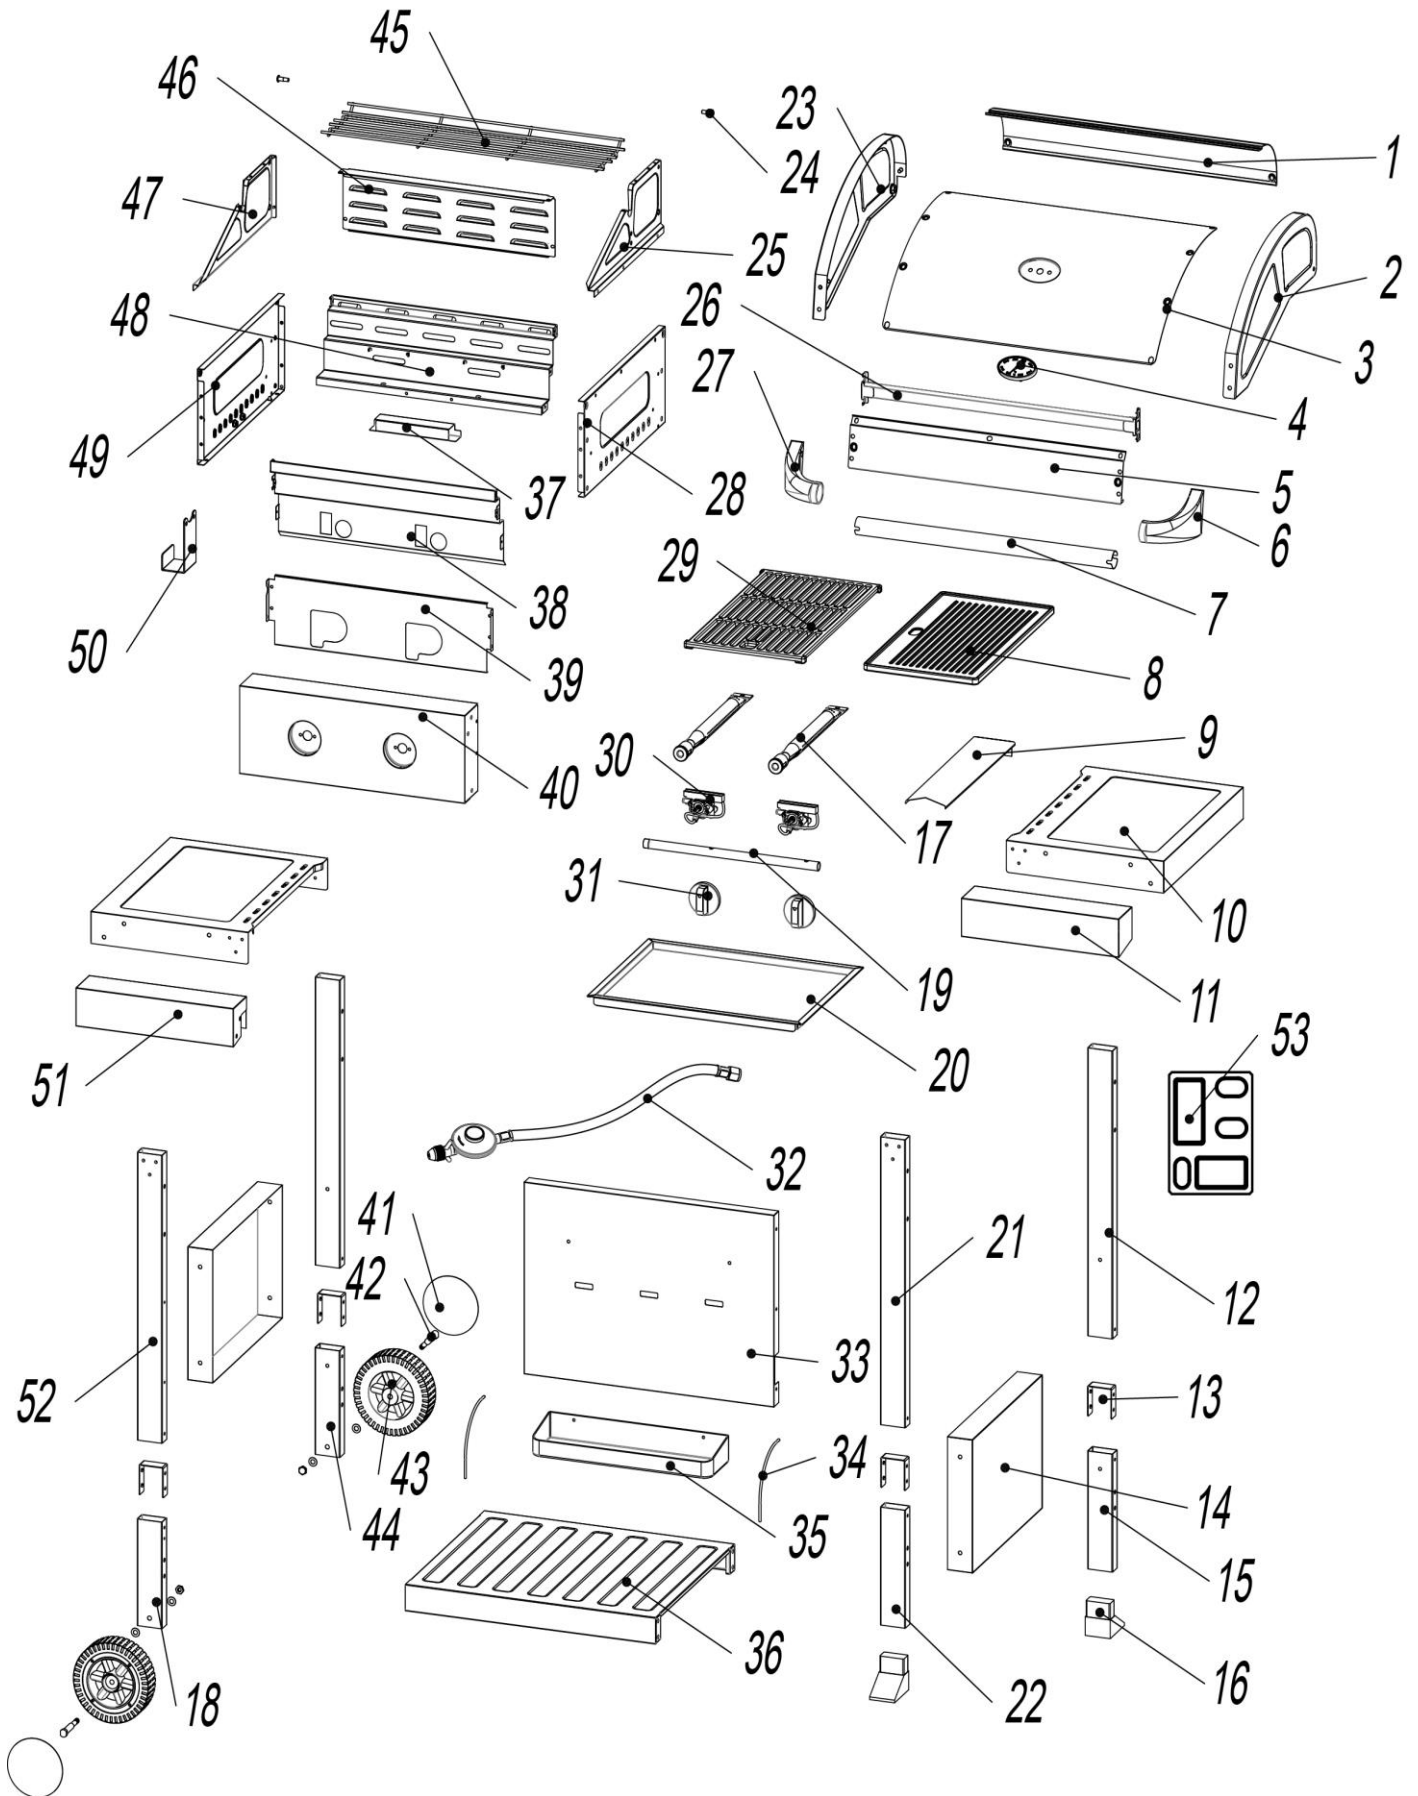

Assembled Dimensions

Overall Length	Overall Width	Overall Height	Overall Weight
1115MM	570MM	1045MM	27.5KG

Miscellaneous Information

Cooking Area	480x427mm
Total Heat Input	20.6 Mj/hr
Supply Pressure	2.75 Kpa
Gas Type	ULPG
NG Conversion	NO
BBQ cover	Not included

LISTED ON GARTHSUPPORT: YES

Position of Data Plate : the Right Side of the BBQ Frame

Features

- S/S hood
- Powder Coated BBQ Frame with Powder Coated Fascia
- Black Food Grade Painted Cast Iron Hotplate and Grill
- Aluminium Coated V Shape Flame Tamer
- Jet Flame Ignition to Left Burner
- Trolley with Steel Wire Base and 6" Wheel