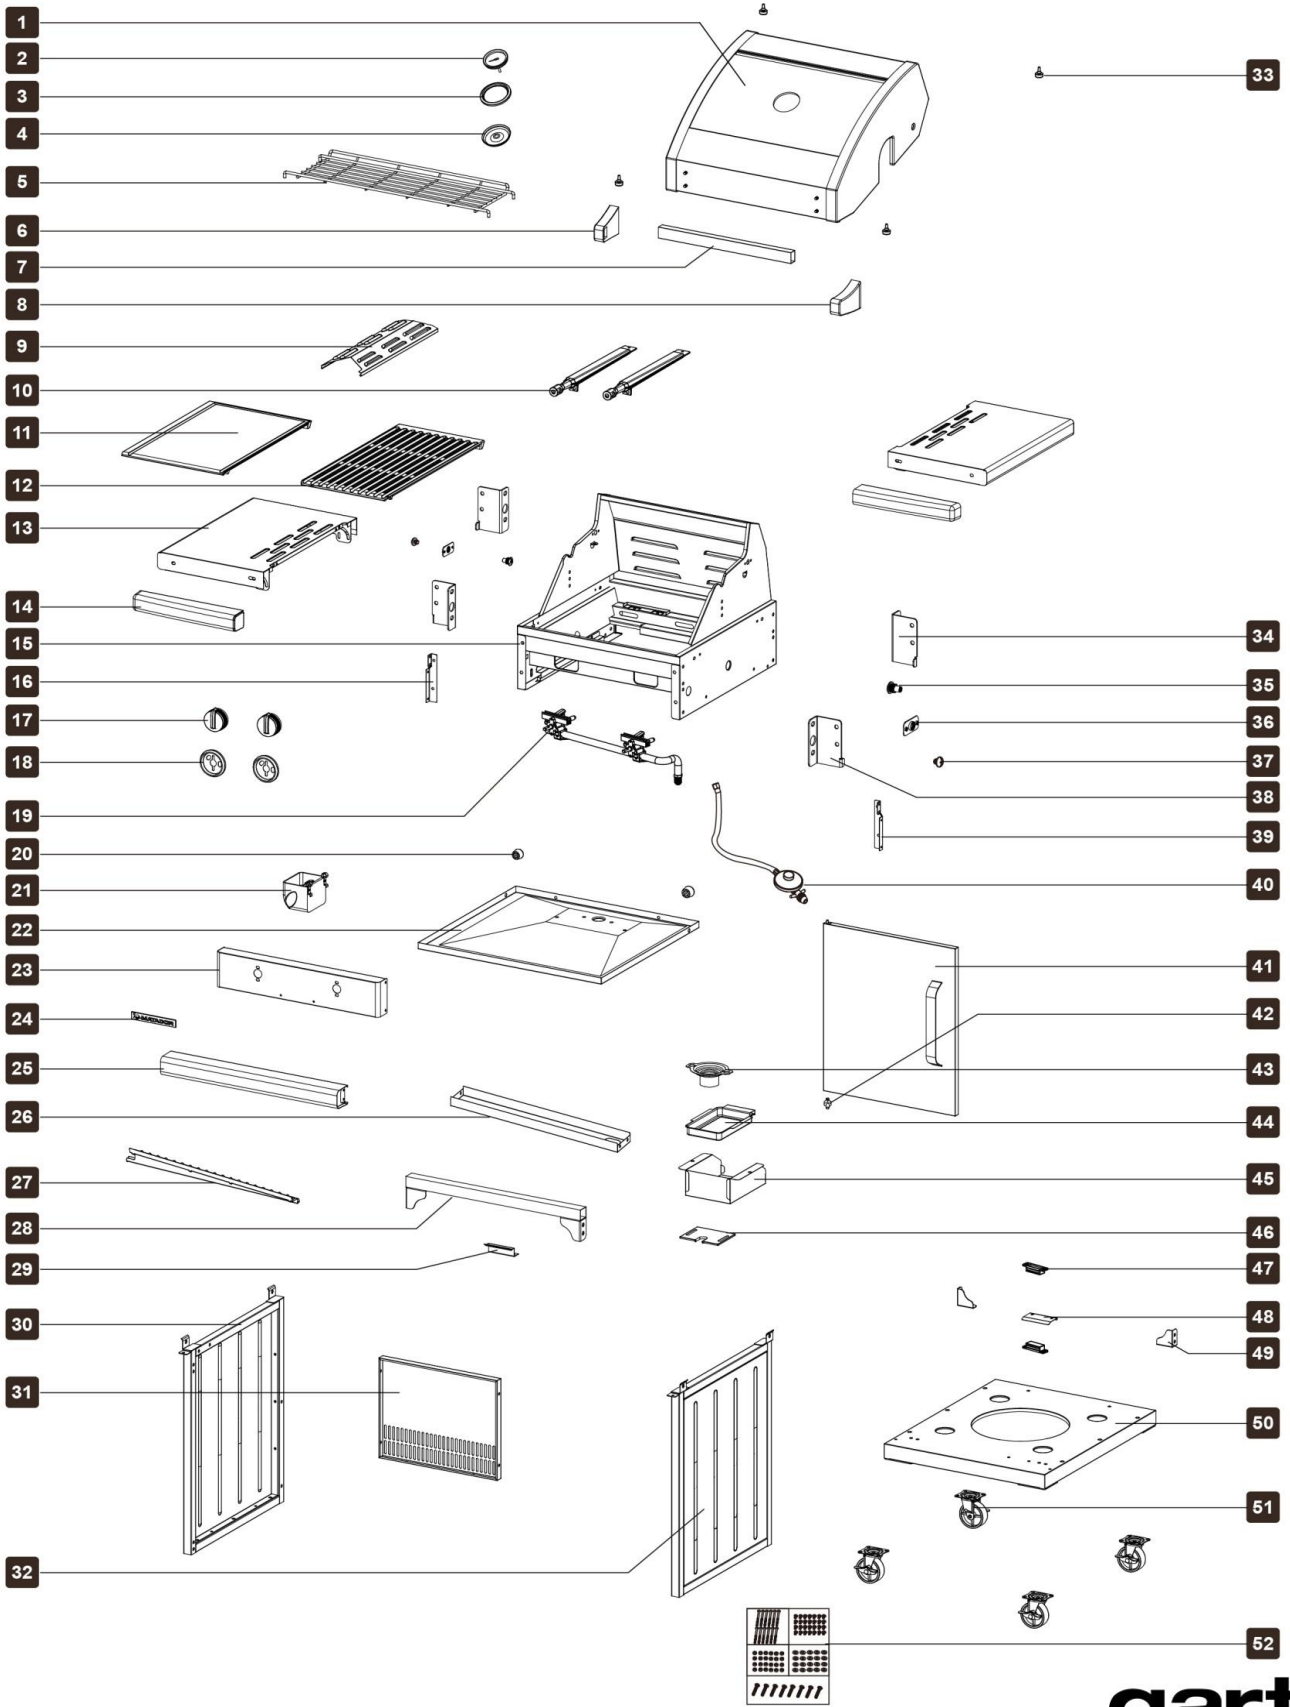

B323-1D

PART NUMBER	PART NAME	SUPPLIER CODE	AVAILABLE OR NOT
1	Hood Outer	L4HD2-2301-00000-081	N/A
2	Temperature Gauge	N160307	
3	Temperature gauge bezel	BS111019	
4	Temperature gauge Bowl	TG-B05	
5	Warming Rack	L4BQ2-0101-01350-011	
6	Left Hood Handle Base	L4HD0-1201-03000-026	
7	Hood Handle	L4HD2-1101-01080-026	N/A
8	Right Hood Handle Base	L4HD0-1301-03000-026	
9	V shape flame tamer	FT-001-06-080	
10	Main burner	BR160122	
11	Grillsmart hotplate	B03055-M	
12	Grillsmart grill	B03056-M	
13	Left side Shelf	L4TR0-0101-07050-026	N/A
14	Left side shelf decoration part	L4TR0-0401-07060-026	N/A
15	BBQ frame	L4BQ2-2801-04000-011	N/A
16	Fascia left support panel	L4BQ0-4101-05070-080	N/A
17	Control knob	BKNB-217A	
18	Control knob Bezel	BS140521	
19	Main burner gas Valve	GC-075A	
20	Fat tray knob	PHPB-036	N/A
21	Oil cup	L4BQ0-1401-14000-079	
22	Fat tray panel	L4BQ2-2001-05060-080	N/A
23	Fascia	L4BQ2-2301-09050-081	N/A
24	Badge	BA-B2016	
25	BBQ front decoration part	L4BQ2-2201-07060-026	N/A
26	gas bottle heat shield	L4BQ2-2901-05060-080	N/A
27	Oil channel	L4BQ2-1301-10050-080	N/A
28	Cabinet front top cross bar	L4TR2-1501-01080-026	N/A
29	Cabinet door top bracket	L4TR0-7201-09100-026	N/A
30	Cabinet left side panel	L4TR0-1701-07060-026	N/A
31	Cabinet back panel	L4TR2-1601-07050-026	N/A
32	Cabinet right side panel	L4TR0-1801-07060-026	N/A
33	Rubber bumper	K2224	
34	Side Shelf Bracket-2	L4TR0-9101-05200-080	N/A
35	Hood hinge pin	L4HD0-0101-01000-077	
36	Hood hinge holder	L4HD0-0301-01000-077	
37	Hood hinge screw	L4HD0-0201-01000-077	
38	Side Shelf Bracket-3	L4TR0-9201-05200-080	N/A
39	Fascia right support panel	L4BQ0-4201-05070-080	N/A
40	Hose and Regulator	RC008002	
41	Left door	L4TR2-2201-09050-081	N/A
42	Door hinge	L4TR2-6001-09050-081	
43	Fat tray channel	L4BQ0-4601-05070-080	N/A
44	Oil cup box	L4BQ0-4701-05050-080	
45	Oil cup shield	L4BQ0-4501-05050-080	
46	Regulator cover	L4BQ0-3001-05035-080	N/A
47	Magnet	BHB-GC078