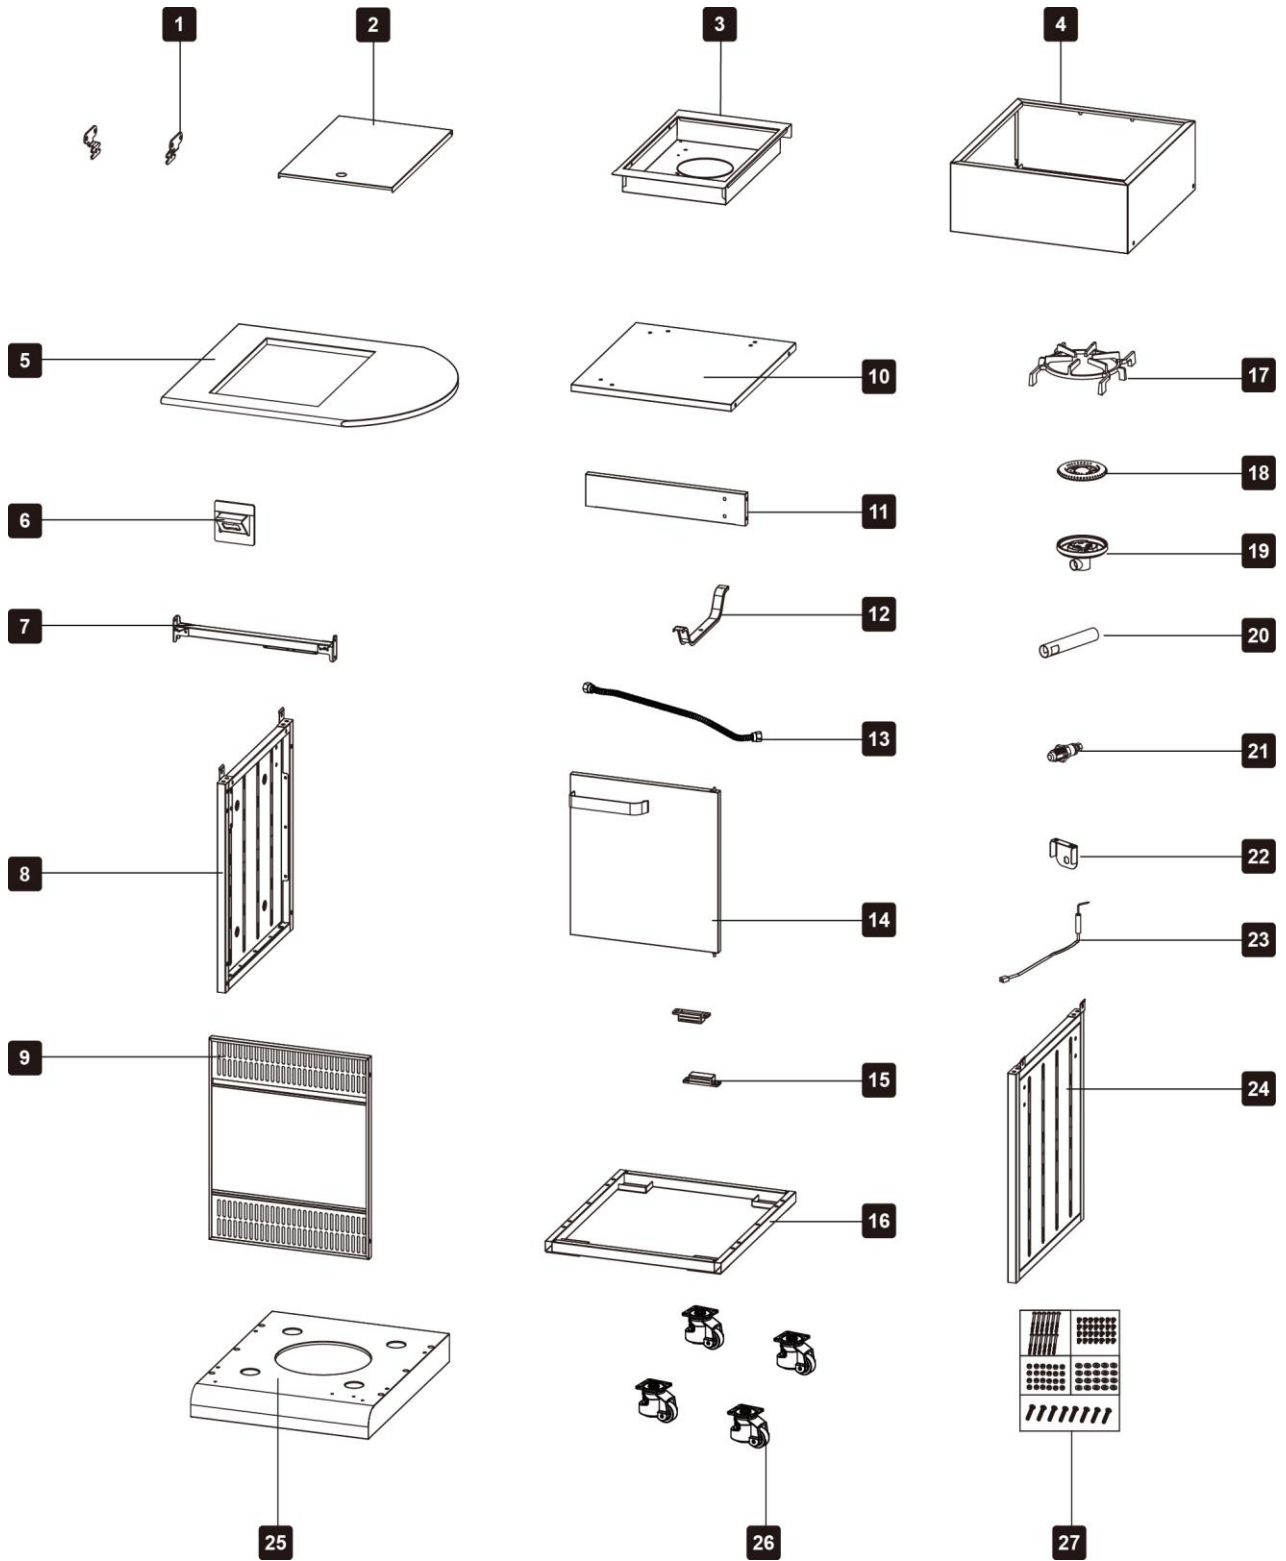

PART NUMBER	PART NAME	SUPPLIER CODE	AVAILABLE OR NOT
1	Side burner lid bracket	CPTB0-3201-07150-029	N/A
2	Side burner lid	CPTB0-0201-07080-029	N/A
3	Side burner bowl	CPTB0-0401-07100-018	N/A
4	Side burner BBQ frame	CPTB0-0301-07070-029	N/A
5	Side burner top bench	CPTB0-0501-19180-080	
6	Bottle opener	BO-003	N/A
7	Cabinet front cross bar	CPTB0-0601-01080-018	N/A
8	Cabinet left side panel	CPTR0-1702-00000-018	N/A
9	Cabinet back panel	CPTB0-0701-07060-018	N/A
10	Cabinet top panel	CPTB0-0801-07050-080	N/A
11	Side burner unit front decoration part	CPTB0-0901-07060-029	N/A
12	Side Burner Under Strut	CPTR0-3001-07000-018	N/A
13	Side burner hose	FP-052-01	N/A
14	Right door	CPTR6-2301-07000-029	N/A
15	Cabinet magnet	MG-10	
16	Cabinet bottom strengthen frame	CPTB0-1101-00000-018	N/A
17	Side burner trivet	SB-103	
18	Wok burner	TMB003-1	N/A
19	Wok burner base	TMB003-2	N/A
20	Wok burner venturi	TMB003-4	N/A
21	Side burner injector	INJ-1.27SBE	
22	Side burner injector Holder	CPTR0-0801-07050-018	
23	Side burner ignition wire	Q3561	N/A
24	Cabinet right side panel	CPTR0-1801-00000-018	N/A
25	Cabinet bottom panel	CPTB0-1201-00000-018	N/A
26	adjustable for height castor	VM160329	
27	Bolt pack	BP-B326-C-D(3)