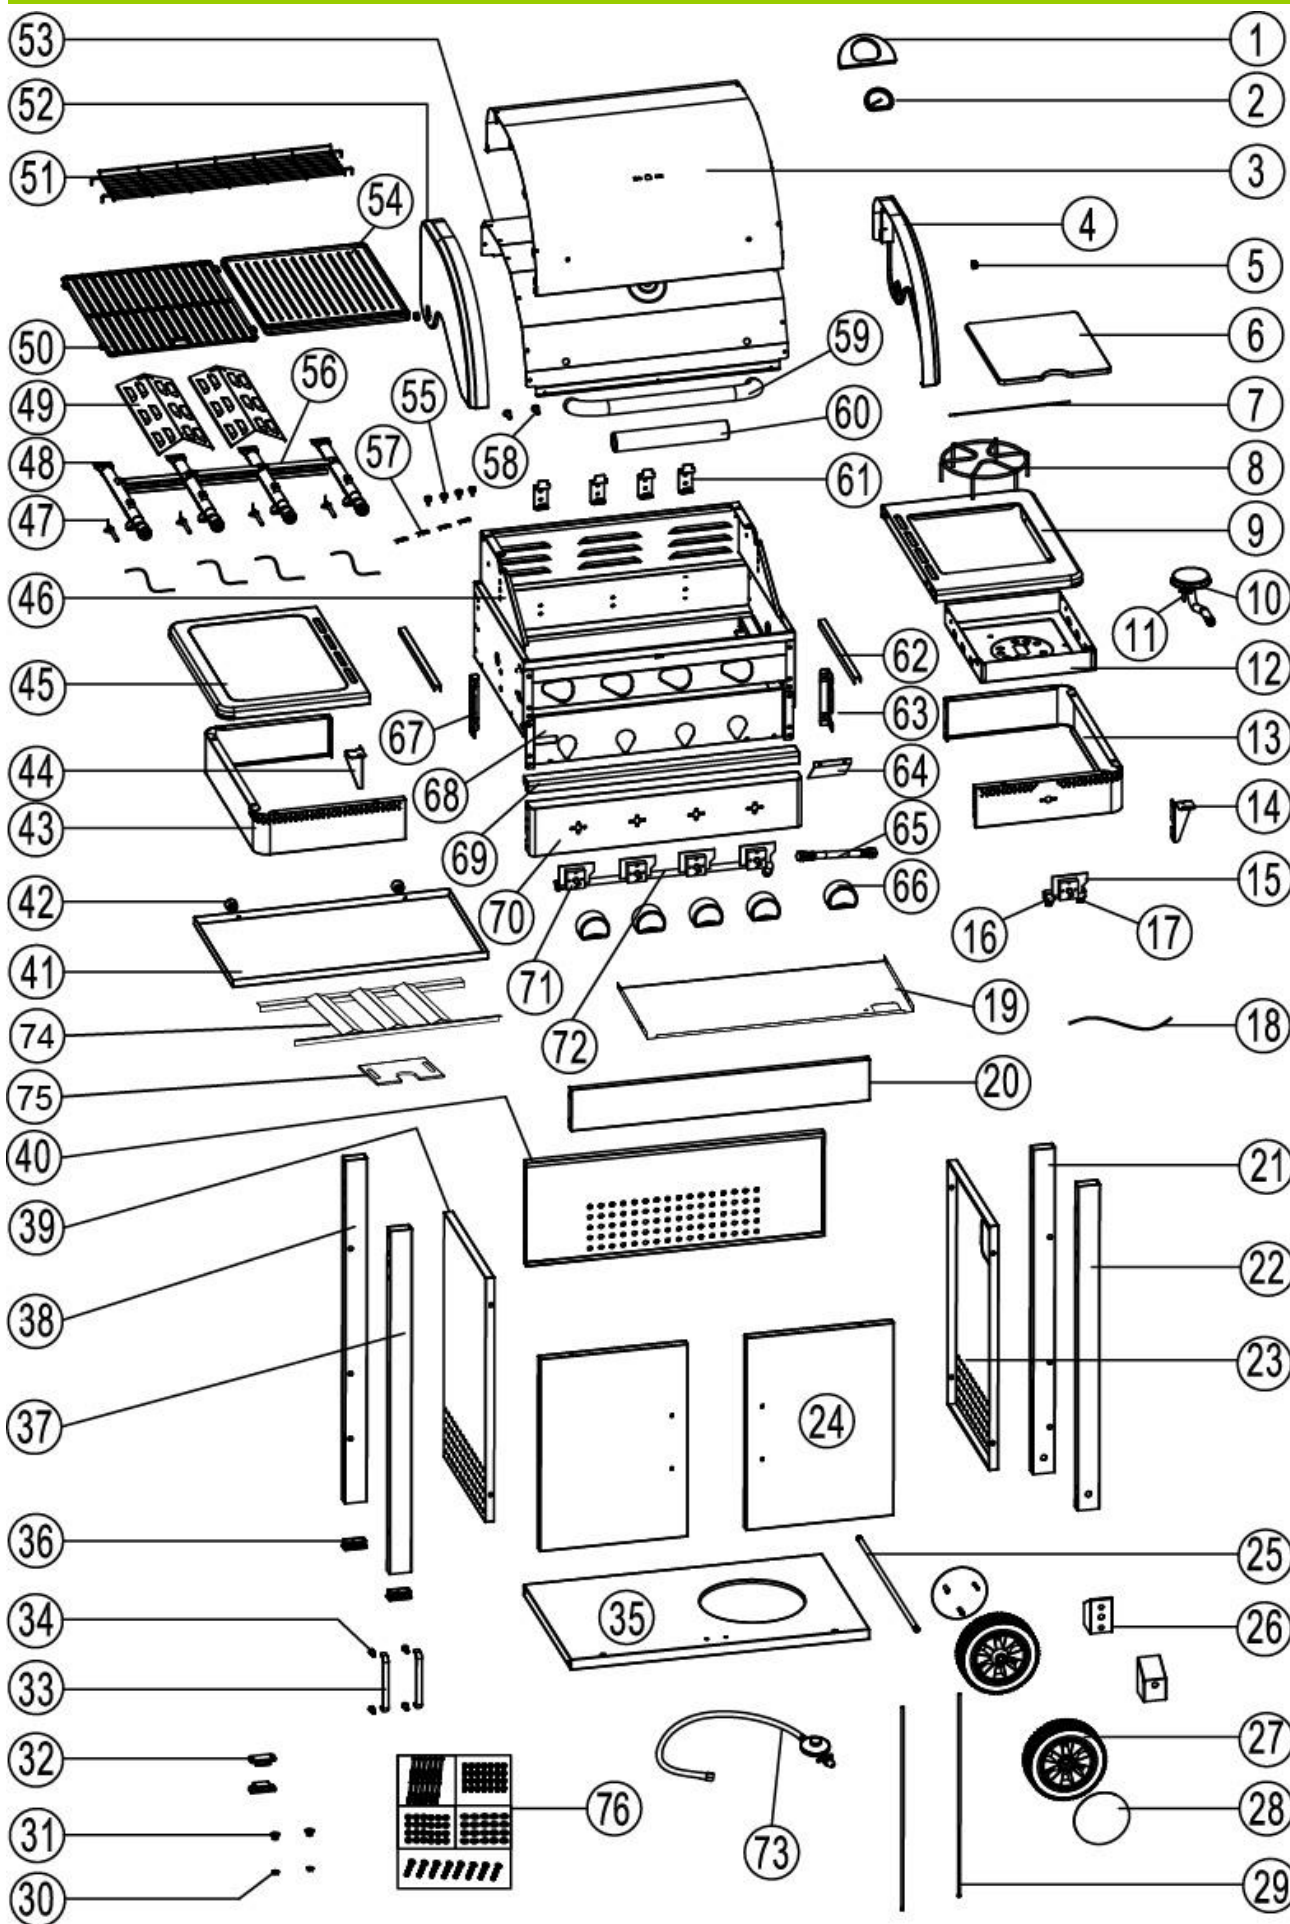

JD152SB

PART NUMBER	PART NAME	SUPPLIER CODE	AVAILABLE OR NOT
1	Temperature Gauge bezel	GM102001	
2	Temperature Gauge	GM101008	
3	Hood middle panel	PM204009	N/A
4	Hood right side panel	GM203804	N/A
5	Hood hinge washer	7904A0011	N/A
6	Side burner lid	GM203031	N/A
7	Side burner lid wire hinge	GM203049	
8	Side burner trivet	GM203063	
9	Side burner shelf	PM203802	N/A
10	Press side burner	GM203807+GM203805	
11	Side burner ignition pin	7802A3027	
12	Side burner shelf	GM203808	N/A
13	Side burner shelf decoration panel	GM203002-430	N/A
14	Side burner shelf support	GM203053	N/A
15	Side burner gas valve	7803D1804	
16	Side burner manifold inlet	PM203806	N/A
17	Side burner manifold outlet	6AU011	N/A
18	Side burner ignition wire	88044015	N/A
19	Gas bottle heat shield	PM204035	N/A
20	Cabinet top decoration strip	GM204802	N/A
21	Rear short leg	GM203080-GAR	N/A
22	Front short leg	GM203079-GAR	N/A
23	Cabinet right side panel	GM204017	N/A
24	Cabinet Door	ZH-GM204020-GAR	N/A
25	Wheel axle	GM203051-GAR	
26	Wheel axle cover	GM204803	N/A
27	7" wheel	8803A035	
28	7" wheel hub cap	8803A029	
29	Door hinge	GM204019	
30	Door hinge clip	BHB-GC081	N/A
31	Door hinge washer	BHB-GC080	
32	Magnet	BHB-GC078	
33	Door handle	BHB-GC072	
34	Door handle screws	88030102	N/A
35	Cabinet bottom panel	PM204007-GAR	N/A
36	Leg insert	85080019	N/A
37	Front long leg	GM203077	N/A
38	Rear long leg	GM203078	N/A
39	Cabinet left side panel	GM204016	N/A