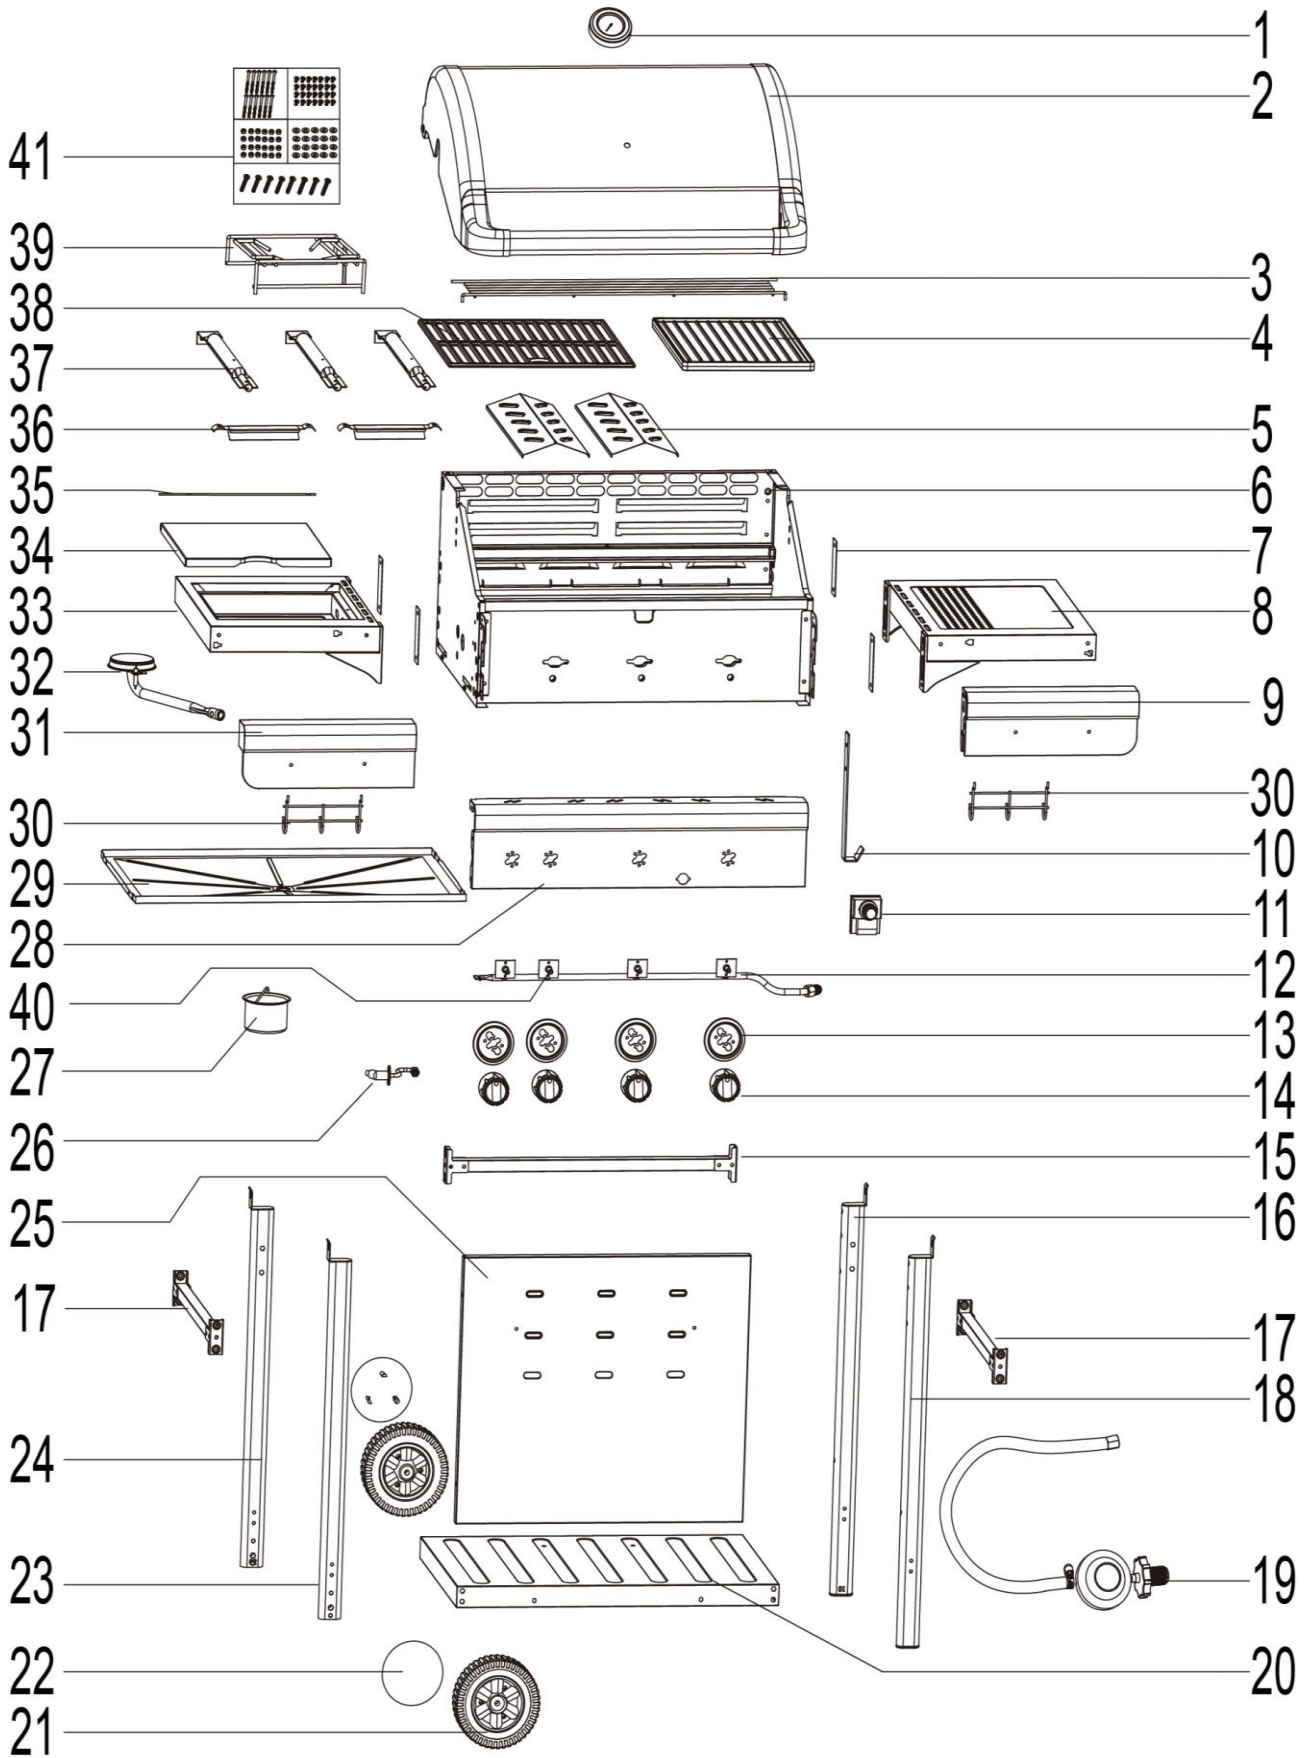

### Assembled Dimensions

Overall Length	Overall Width	Overall Height	Overall Weight
1220mm	570mm	1080mm	21.2kg

### Miscellaneous Information

Cooking Area	600mm x 375mm
Total Heat Input	25.5Mj/hr
Supply Pressure	2.75kPa
Gas Type	ULPG
NG Conversion	Yes
BBQ cover	No

LISTED ON GARTHSUPPORT: YES

**Position of Data Plate : behind the front panel**

### Features

Curved Black Enamel Hood With Temperature Gauge

Black Enamel Warming Rack

High Temp Painted BBQ Frame with Powder Coated Fascia

Electronic Ignition To All Burners

Cast Iron Grill And Hotplate

Side Shelf And Side Burner

PART NUMBER	PART NAME	SUPPLIER CODE	AVAILABLE OR NOT
1	Temperature gauge	8803A026-NOV	
2	Hood Assembly	M155-H-01	N/A
3	Warming rack	7803A0008	
4	Cast iron hotplate	7802A0058	
5	V shape flame tamer	7802A0044-11	
6	BBQ frame	C.PD.40.003	N/A
7	Spacer	7802A0034	N/A
8	Side shelf	7802A0824	N/A
9	Right side shelf decoration strip	7803WJ809	N/A
10	Gas bottle hook	82051005-GAR	N/A
11	Igniter	88040025	
12	Gas valve	82050832-2082	
13	Knob bezel	10-8803D0022.65	
14	Knob	1A-7802B0010.24	
15	Rear cross bar	7803A0807	N/A
16	Rear long leg	7803A0804	N/A
17	Side cross bar	7803A0808	N/A
18	Front long leg	7803A0803	N/A
19	Hose and regulator	RC008002	N/A
20	Trolley bottom panel	7803A0007	N/A
21	Wheel	7802A0038	
22	Wheel cap	7802A0042	
23	Front short leg	7803A0805	N/A
24	Rear short leg	7803A0806	N/A
25	Trolley front decoration panel	7803A0010	N/A
26	Side burner injector set	7804P2801	N/A
27	Oil cup	82050812	N/A
28	Fascia	7803P2002	N/A
29	Fat tray	7803A0002-GAR	N/A
30	Utensil hook	82050105	N/A
31	Left side shelf decoration strip	7803WJ808	N/A
32	Side burner	7803W3J802	
33	Side burner shelf	7802A3802	N/A
34	Side burner lid	7802A3003	N/A
35	Side burner lid hinge	7802A3009	N/A
36	Cross lighter	88030066	N/A
37	Tube burner	7802WJ805-25	
38	Cast iron grill	7803A0037.72DY	
39	Trivet	7802A3007	
40	Side burner Gas Valve	7803WJ817	
41	Bolt pack	BP-M155-NZ	