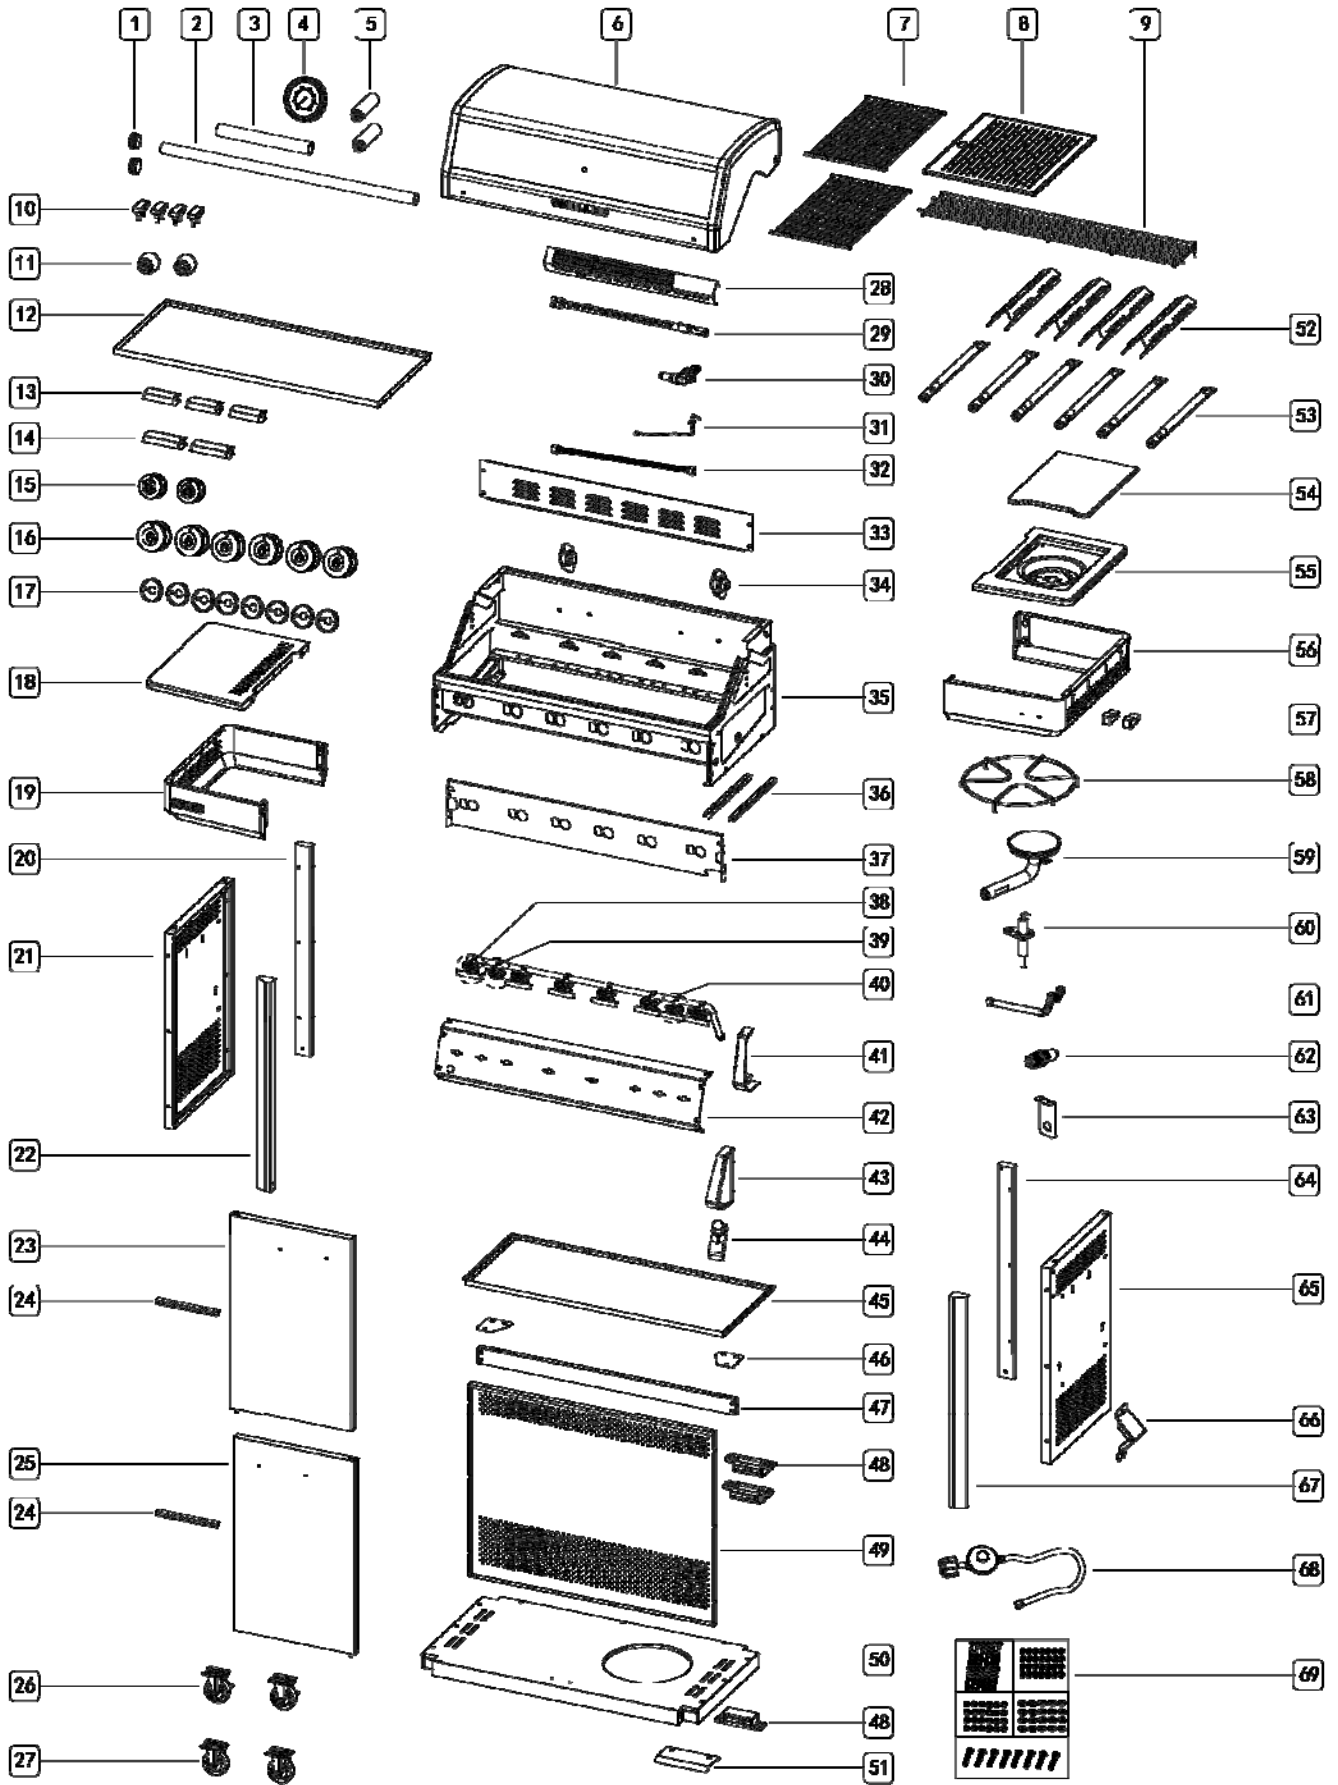

M10-046-611-AA.23

PART NUMBER	PART NAME	SUPPLIER CODE	weight(kg)
1	Hood handle decoration cap	MIHD0-02201-13000-082	
2	Hood handle	MIHD6-01101-08000-085	
3	Hood handle cover	MIHD6-02101-02000-079	
4	Temperature gauge	25-0244	
5	Hood handle base	MIHD0-02401-13000-079	
6	Hood outer	MIHD6-02301-04000-122	
7	Grill	B03174-M	
8	Hotplate	B03176-M	
9	Warming rack	MIBQ6-00101-01000-011	
10	Rubber bumper	25-0108	
11	Fat tray knob	PHPB-036	
12	Fat tray panel	MIBQ6-02001-05050-080	
13	Cross lighter 93	MIBQ6-02701-10060-080	
14	Cross lighter 113	MIBQ6-12801-10060-080	
15	Side / Rear burner control knob	25-0083	
16	Main burner control knob	25-0082	
17	Knob bezel	25-0096	
18	Left side shelf	MITR0-00101-04060-009	
19	Left shelf decoration part	MITR0-00402-04060-119	
20	Left rear leg	MITR0-04101-04080-009	
21	Cabinet left side panel	MITR0-01701-04050-009	
22	Left front leg	MITR0-04201-04080-009	
23	Left Door	MITR6-02201-04050-122	
24	Door handle	MITR0-04601-20000-126	
25	Right Door	MITR6-02301-04050-122	
26	Lockable castors	25-0094	
27	Non Lockable castors	25-0103	
28	Rear burner reflector	MIBQ6-10401-33120-081	
29	Rear tube burner	BR220123	
30	Rear burner injector	25-0077-091	
31	Rear burner Ignition wire	ULV3-1300	
32	Rear burner S/S Flexible Pipe	FP-160-03	
33	Back wind shield panel	MIBQ6-09901-04050-012	
34	Hood hinge holder	CQHD0-00301-01000-077	
35	BBQ frame	MIBQ6-02801-00070-011	
36	Oil panel	MIBQ0-01501-05050-080