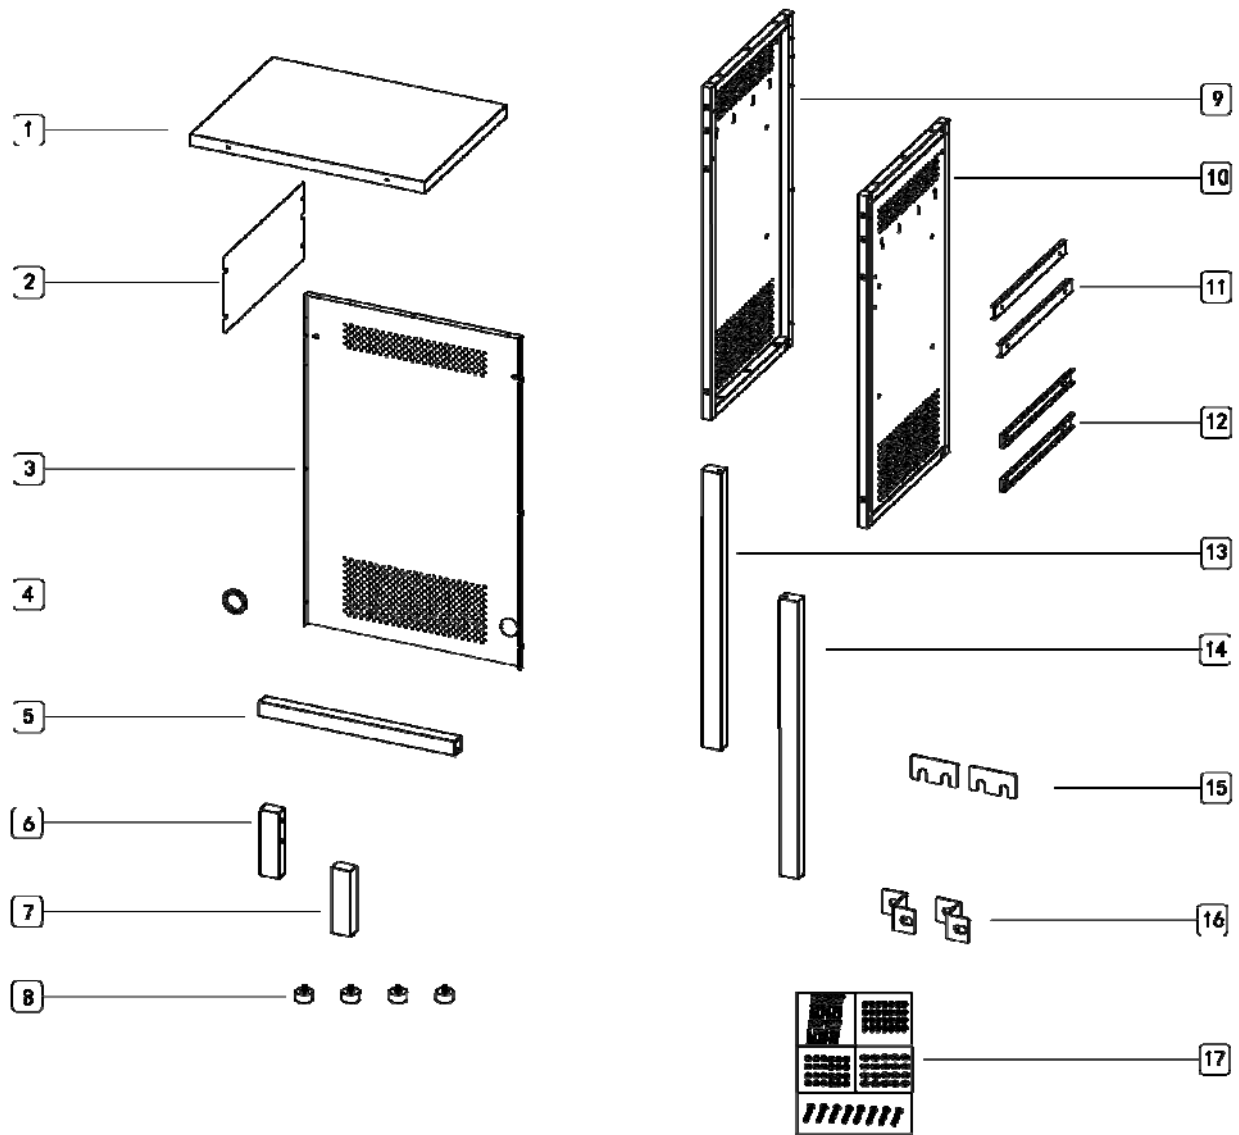

Garth Code : M10-048-000-AA.23

Customer Item ID : 2000632

APN : 9420054541594

BBQ Name on Carton : Buffalo Kitchen Fridge Unit

BBQ Name on Fascia : N/A

Component Breakdown

Code	Box Length	Box Width	Box Height	Net Weight	Gross Weight
M10-048-000-AA.23	935mm	675mm	125mm	12.8KG	16.1KG

Assembled Dimensions

Overall Length	Overall Width	Overall Height	Overall Weight
620mm	500mm	893mm	12.8KG

Miscellaneous Information

Cooking Area	N/A
Total Heat Input	N/A
Supply Pressure	N/A
Gas Type	N/A
BBQ cover	NO

LISTED ON GARTHSUPPORT: YES

Warranty year: 2 Year

Features

Cabinet top bench 430 S/S

M10-048-000-AA.23

PART NUMBER	PART NAME	SUPPLIER CODE	weight(kg)
1	Cabinet top bench	MIFR0-00101-10060-081	
2	Heat shield panel	MIFR0-00501-05060-080	
3	Cabinet back panel	MIFR0-00301-04050-119	
4	Rubber ring	TIST0-02301-00000-000	
5	Cabinet front panel	MIFR0-00201-04060-122	
6	Cabinet front decoration pane (left)	MIFR0-00801-04060-122	
7	Cabinet front decoration pane (right)	MIFR0-00901-04060-122	
8	Foot plug	MIFR0-00701-32000-080	
9	Cabinet side panel (left)	MIFR0-00501-04050-119	
10	Cabinet side panel (right)	MIFR0-00601-04050-119	
11	Cabinet connection panel-1	MITB2-06001-04100-119	
12	Cabinet connection panel-2	MITB2-06101-04100-119	
13	Cabinet front decoration panel (long left)	MIFR0-01001-04050-119	
14	Cabinet front decoration panel (long right)	MIFR0-01101-04050-119	
15	Cabinet back connection bracket-1	MITB2-05001-04200-119	
16	Cabinet back connection bracket-2	MITB2-05901-04200-119	
17	Bolt pack	BP-M10-048-000	