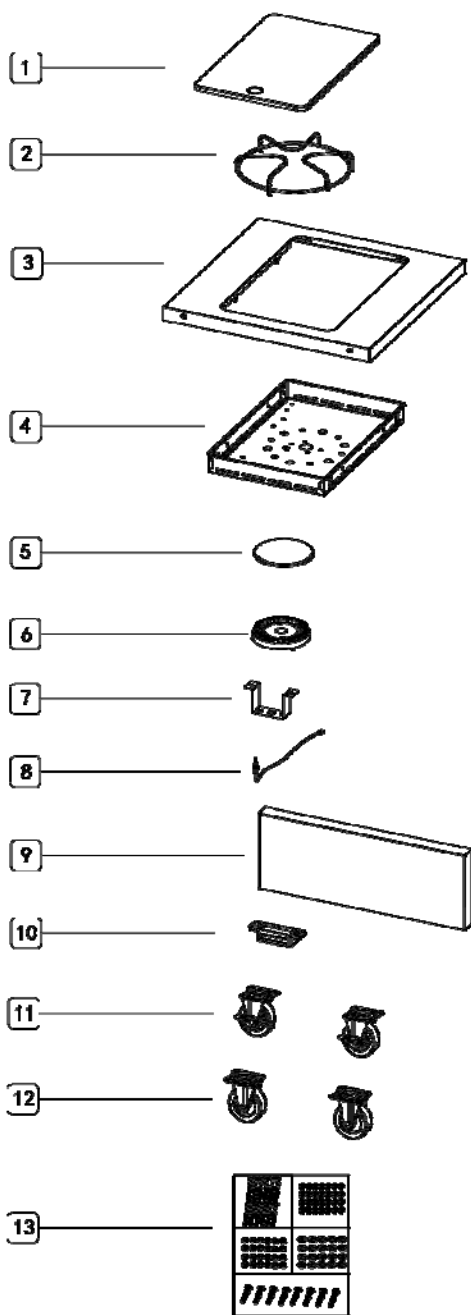

Garth Code : M10-050-100-AA.23

Customer Item ID : 2000630

APN : 9420054541570

BBQ Name on Carton : Buffalo Kitchen Single Side Burner Unit

BBQ Name on Fascia : N/A

Component Breakdown

Code	Box Length	Box Width	Box Height	Net Weight	Gross Weight
M10-050-100-AA.23	815mm	520mm	270mm	17.1KG	20.2KG

Assembled Dimensions

Overall Length	Overall Width	Overall Height	Overall Weight
470mm	519mm	893mm	17.1KG

Miscellaneous Information

Cooking Area N/A
Total Heat Input 2.5kw
Supply Pressure 28-30/37mbar
Gas Type Propane / Butane
BBQ cover NO

LISTED ON GARTHSUPPORT: YES

Warranty year: 2 Year

Position of Data Plate : inside of the Door

Features

aluminium+cast iron side burner
Cabinet Trolley with 4 Castors

M10-050-100-AA.23

PART NUMBER	PART NAME	SUPPLIER CODE
1	Lid	MITB1-00201-10100-081
2	Side burner trivet	MITR0-04901-01000-011
3	Cabinet top bench	MITB1-00801-10060-081
4	Wok burner bowl	MITB1-00301-10060-081
5	Wok burner cover	CQTR0-08501-24000-102
6	Wok burner base	CQTR0-08601-03000-080
7	Wok burner under injector holder	CQTR0-00801-04150-119
8	Side burner ignition wire	Q3564-C
9	Fascia	MITB1-01401-04060-122
10	Cabinet magnet	CQTR0-02001-00000-080
11	Lockable castors	25-0094
12	Non Lockable castors	25-0103
13	Bolt pack	BP-M10-050-100
14	Cabinet left side panel	MITB1-05401-04050-119
15	Cabinet right side panel	MITB2-05501-04050-119
16	Cabinet connection panel-1	MITB2-06001-04100-119
17	Cabinet connection panel-2	MITB2-06101-04100-119
18	Door handle	MITR0-04601-20000-126
19	Left Door	MITR1-02201-04050-122
20	Cabinet back panel	MITB1-00701-04050-119
21	Cabinet back connection bracket-2	MITB2-05901-04200-119
22	Cabinet bottom panel	MITB1-01201-04070-119
23	Cabinet magnet holder	MITR0-02101-04100-009