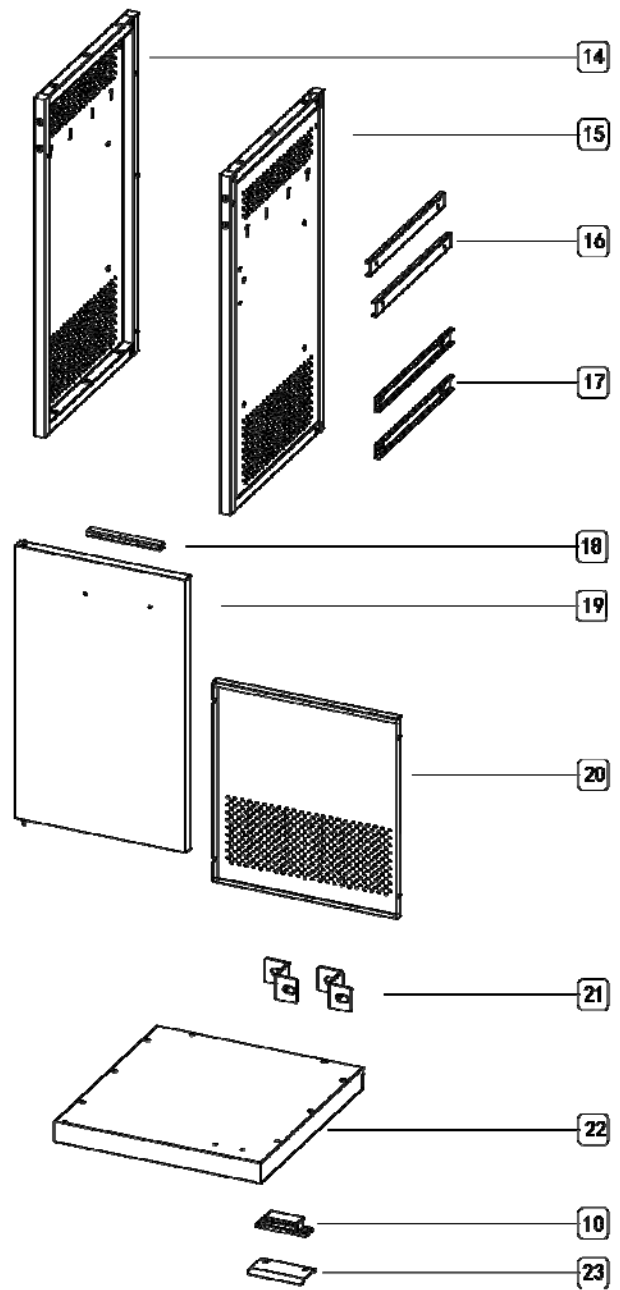

Garth Code : M10-050-100-AA.23

Customer Item ID : 2000630

APN : 9420054541570

BBQ Name on Carton : Buffalo Kitchen Single Side Burner Unit

BBQ Name on Fascia : N/A

Component Breakdown

Code	Box Length	Box Width	Box Height	Net Weight	Gross Weight
M10-050-100-AA.23	815mm	520mm	270mm	17.1KG	20.2KG

Assembled Dimensions

Overall Length	Overall Width	Overall Height	Overall Weight
470mm	519mm	893mm	17.1KG

Miscellaneous Information

Cooking Area N/A
Total Heat Input 2.5kw
Supply Pressure 28-30/37mbar
Gas Type Propane / Butane
BBQ cover NO

LISTED ON GARTHSUPPORT: YES

Warranty year: 2 Year

Position of Data Plate : inside of the Door

Features

aluminium+cast iron side burner
Cabinet Trolley with 4 Castors

M10-050-100-AA.23

PART NUMBER	PART NAME	SUPPLIER CODE
1	Lid	MITB1-00201-10100-081
2	Side burner trivet	MITR0-04901-01000-011
3	Cabinet top bench	MITB1-00801-10060-081
4	Wok burner bowl	MITB1-00301-10060-081
5	Wok burner cover	CQTR0-08501-24000-102
6	Wok burner base	CQTR0-08601-03000-080
7	Wok burner under injector holder	CQTR0-00801-04150-119
8	Side burner ignition wire	Q3564-C
9	Fascia	MITB1-01401-04060-122
10	Cabinet magnet	CQTR0-02001-00000-080
11	Lockable castors	25-0094
12	Non Lockable castors	25-0103
13	Bolt pack	BP-M10-050-100
14	Cabinet left side panel	MITB1-05401-04050-119
15	Cabinet right side panel	MITB2-05501-04050-119
16	Cabinet connection panel-1	MITB2-06001-04100-119
17	Cabinet connection panel-2	MITB2-06101-04100-119
18	Door handle	MITR0-04601-20000-126
19	Left Door	MITR1-02201-04050-122
20	Cabinet back panel	MITB1-00701-04050-119
21	Cabinet back connection bracket-2	MITB2-05901-04200-119
22	Cabinet bottom panel	MITB1-01201-04070-119
23	Cabinet magnet holder	MITR0-02101-04100-009